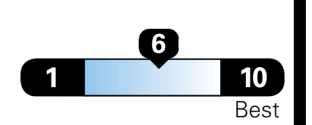

Smog Rating (tailpipe only)

This vehicle emits 97 grams CO₂ per mile. The best emits 0 grams per mile (tailpipe only). Producing and distributing fuel & electricity also create emissions; learn more at fueleconomy.gov.

Actual results will vary for many reasons, including driving conditions and how you drive and maintain your vehicle. The average new vehicle gets 29 MPG and costs $8,500 to fuel over 5 years. Cost estimates are based on 15,000 miles per year at $3.30 per gallon and $0.17 per kW-hr. This is a dual fueled automobile. MPGe is miles per gasoline gallon equivalent. Vehicle emissions are a significant cause of climate change and smog.

fueleconomy.gov

Calculate personalized estimates and compare vehicles