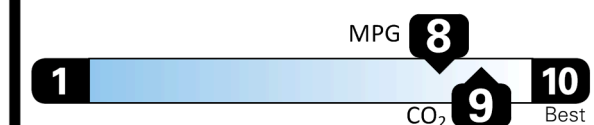

2026 SPORTAGE PHEV X-LINE PRESTIGE AWD

MODEL/OPT.CODE: 4AP4495 / 10
EXTERIOR COLOR: JUNGLE GREEN
INTERIOR COLOR: BLACK
VEHICLE ID NUMBER: KNDPZDDH5T7397261
PORT OF ENTRY: PUGET SOUND

Sold To: IL071
Gerald Kia of North Aurora
201 HANSEN BLVD.
NORTH AURORA IL 60542

Ship To: IL071

STANDARD FEATURES

STANDARD PHEV X-LINE AWD FEATURES

MECHANICAL
1.6L Turbocharged Plug-In Hybrid Powertrain
6-Speed Automatic Transmission w/Paddle Shifters
All-Wheel Drive w/ Terrain Mode
Dual Voltage Portable Charging Cable

ADVANCED DRIVER-ASSISTANCE SYSTEMS

Forward Collision-Avoidance Assist - Cyclist/Jct Turning
Lane Keeping Assist & Lane Following Assist
Driver Attention Warning & High Beam Assist
Parking Distance Warning - Forward / Reverse
Blind-Spot Collision Warning & Safe Exit Warning
Rear Cross-Traffic Collision-Avoidance Assist
Smart Cruise Control w/Stop & Go

SAFETY

Dual Front Advanced Airbags
Front and Rear Seat-Mounted Side Airbags
Full-Length Side Curtain Airbags

INTERIOR, COMFORT & CONVENIENCE

12.3" Touchscreen w/Wireless Android Auto & Apple CarPlay
Kia Connect w/Comp 3-Yr Ultimate.* Where Available**
SIRIUSXM® w/Free 3-Mo. Subscription*
Dual-Zone Automatic Climate Control w/ Auto Defogger
Smart Key w/ Push Button & Remote Start
Wireless Charger (Front) / Front & Rear USB Charge Ports
Power Driver's Seat w/ Power Lumbar
SynTex Seating Material w/ Heated Front Seats
60/40 Split-Folding and Reclining Rear Seats
Leather-Wrapped Steering Wheel
Rear Occupant Alert

EXTERIOR