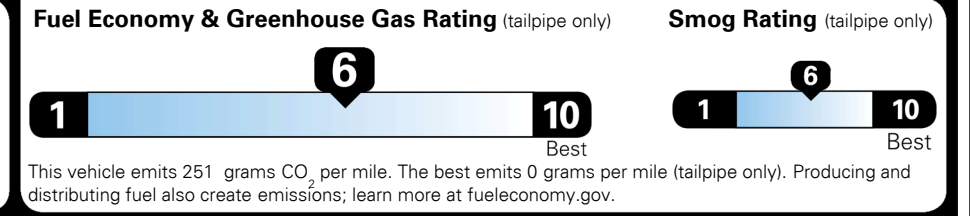

EPA DOT Fuel Economy and Environment

Gasoline Vehicle

You save \$1,500 in fuel costs over 5 years
compared to the average new vehicle.

Annual fuel cost \$1,400

Actual results will vary for many reasons, including driving conditions and how you drive and maintain your vehicle. The average new vehicle gets 29 MPG and costs \$8,500 to fuel over 5 years. Cost estimates are based on 15,000 miles per year at \$ 3.30 per gallon. MPGe is miles per gasoline gallon equivalent. Vehicle emissions are a significant cause of climate change and smog.