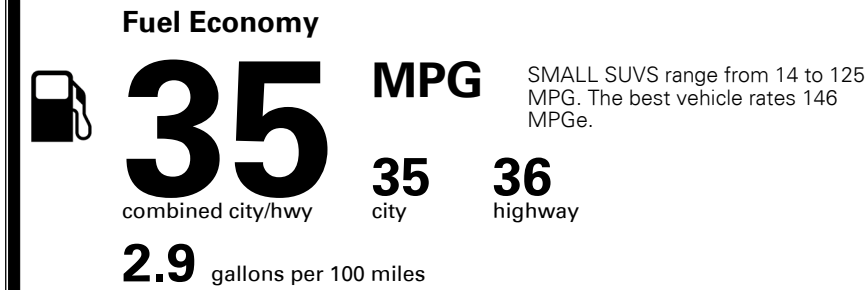

EPA DOT Fuel Economy and Environment

Gasoline Vehicle

You save \$1,500 in fuel costs over 5 years
compared to the average new vehicle.

Annual fuel cost \$1,400

Actual results will vary for many reasons, including driving conditions and how you drive and maintain your vehicle. The average new vehicle gets 29 MPG and costs \$8,500 to fuel over 5 years. Cost estimates are based on 15,000 miles per year at \$ 3.30 per gallon. MPGe is miles per gasoline gallon equivalent. Vehicle emissions are a significant cause of climate change and smog.