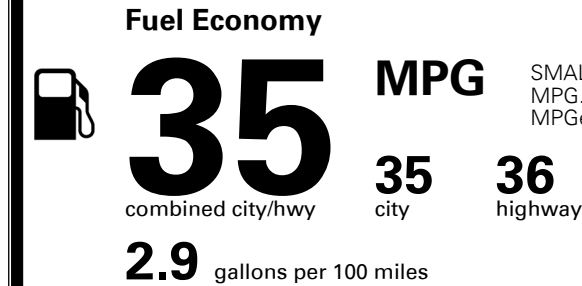

MSRP INCLUDING OPTIONS

\$ 34,340.00

INLAND FREIGHT AND HANDLING

\$ 1,395.00

TOTAL MANUFACTURER'S SUGGESTED RETAIL PRICE ▶

\$ 35,735.00

TOTAL ADDITIONAL WEIGHT: 7.6

EPA DOT Fuel Economy and Environment

Gasoline Vehicle

SMALL SUVs range from 14 to 125 MPG. The best vehicle rates 146 MPGe.

You save \$1,500
 in fuel costs over 5 years compared to the average new vehicle.

Annual fuel cost
\$1,400

Fuel Economy & Greenhouse Gas Rating (tailpipe only)