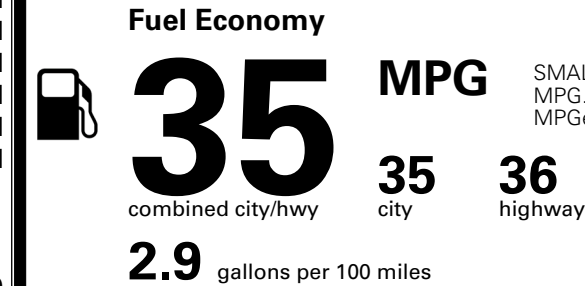

\$1,000.00

\$200.00

MSRP INCLUDING OPTIONS

\$ 34,790.00

INLAND FREIGHT AND HANDLING

\$ 1,445.00

TOTAL MANUFACTURER'S SUGGESTED RETAIL PRICE ▶

\$ 36,235.00

TOTAL ADDITIONAL WEIGHT: 6.7

EPA DOT Fuel Economy and Environment

Gasoline Vehicle

SMALL SUVs range from 14 to 125 MPG. The best vehicle rates 146 MPGe.

You save \$1,500
 in fuel costs over 5 years compared to the average new vehicle.