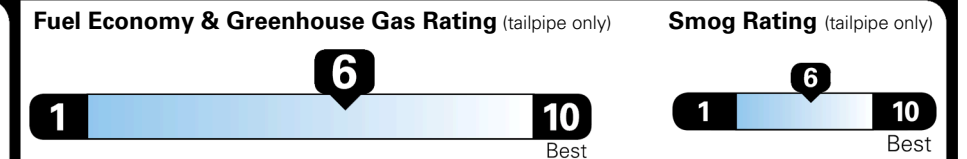

This vehicle emits 251 grams CO₂ per mile. The best emits 0 grams per mile (tailpipe only). Producing and distributing fuel also create emissions; learn more at fueleconomy.gov.

Actual results will vary for many reasons, including driving conditions and how you drive and maintain your vehicle. The average new vehicle gets 29 MPG and costs $8,000 to fuel over 5 years. Cost estimates are based on 15,000 miles per year at $ 3.10 per gallon. MPGe is miles per gasoline gallon equivalent. Vehicle emissions are a significant cause of climate change and smog.

fueleconomy.gov

Calculate personalized estimates and compare vehicles

GOVERNMENT 5-STAR SAFETY RATINGS

Overall Vehicle Score Not Rated

Based on the combined rating of frontal, side and rollover. Should ONLY be compared to other vehicles of similar size and weight.

Frontal Driver Not Rated

Crash Passenger Not Rated

Based on the risk of injury in a frontal impact. Should ONLY be compared to other vehicles of similar size and weight.

Side Front seat Not Rated

Crash Rear seat Not Rated

Star ratings based on the risk of injury in a side impact.

Rollover Not Rated

Star ratings based on the risk of rollover in a single-vehicle crash.

Star ratings range from 1 to 5 stars (★★★★★) with 5 being the highest.

Source: National Highway Traffic Safety Administration (NHTSA).

www.safercar.gov or 1-888-327-4236

Manufacturer's suggested retail price includes Manufacturer's recommended pre-delivery service. License and title fees, state and local taxes and other dealer installed options and accessories are not included in the manufacturer's suggested retail price.

PARTS CONTENT INFORMATION

FOR VEHICLES IN THIS CAR LINE U.S./CANADIAN PARTS CONTENT: 0 %

MAJOR SOURCES OF FOREIGN PARTS: KOREA: 95%

NOTE: PARTS CONTENT DOES NOT INCLUDE FINAL ASSEMBLY, DISTRIBUTION, OR OTHER NON-PARTS COSTS.

FOR THIS VEHICLE FINAL ASSEMBLY POINT: GWANGJU, KOREA

COUNTRY OF ORIGIN

ENGINE (MOTOR): KOREA

TRANSMISSION: KOREA