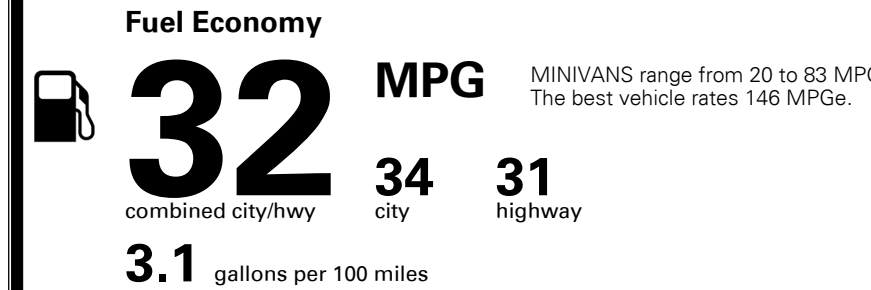

EPA DOT Fuel Economy and Environment

Gasoline Vehicle

You save $750
in fuel costs over 5 years compared to the average new vehicle.

Annual fuel cost $1,550