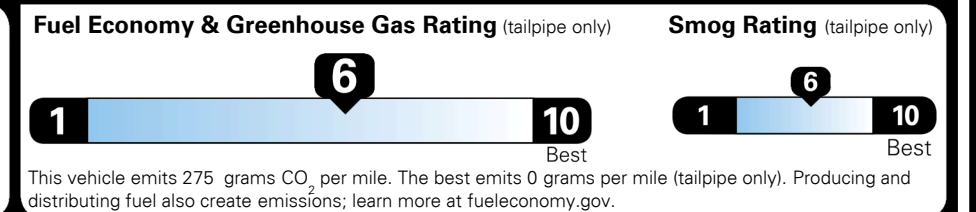

EPA DOT Fuel Economy and Environment

Gasoline Vehicle

You save \$750
 in fuel costs over 5 years compared to the average new vehicle.

Annual fuel cost \$1,550

This vehicle emits 275 grams CO₂ per mile. The best emits 0 grams per mile (tailpipe only). Producing and distributing fuel also create emissions; learn more at fueleconomy.gov.