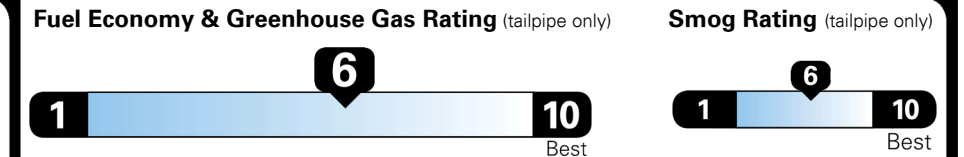

EPA DOT Fuel Economy and Environment

Gasoline Vehicle

Fuel Economy

32 MPG
combined city/hwy

34 MPG
city

31 MPG
highway

3.1 gallons per 100 miles

MINIVANS range from 20 to 83 MPG.
The best vehicle rates 146 MPGe.

You save
$750
in fuel costs
over 5 years
compared to the
average new vehicle.

Annual fuel cost
$1,550