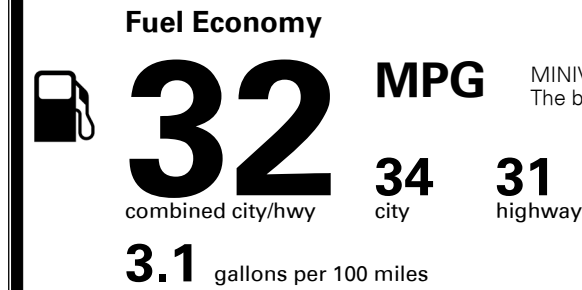

\$495.00
 Included

\$ 53,585.00

\$ 1,495.00

\$ 55,080.00

EPA DOT Fuel Economy and Environment

MINIVANS range from 20 to 83 MPG. The best vehicle rates 146 MPGe.

You save \$750
 in fuel costs over 5 years compared to the average new vehicle.