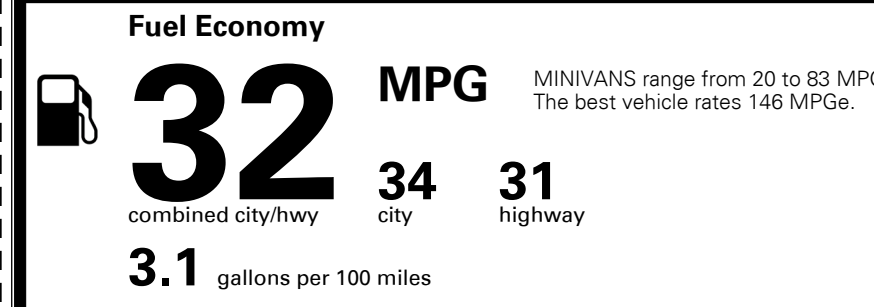

\$495.00  
 Included

\$295.00

\$ 53,880.00

\$ 1,435.00

\$ 55,315.00

## EPA DOT Fuel Economy and Environment

Gasoline Vehicle

**You save \$750**  
 in fuel costs over 5 years compared to the average new vehicle.

**Annual fuel cost \$1,550**

Actual results will vary for many reasons, including driving conditions and how you drive and maintain your vehicle. The average new vehicle gets 29 MPG and costs \$8,500 to fuel over 5 years. Cost estimates are based on 15,000 miles per year at \$ 3.30 per gallon. MPGe is miles per gasoline gallon equivalent. Vehicle emissions are a significant cause of climate change and smog.