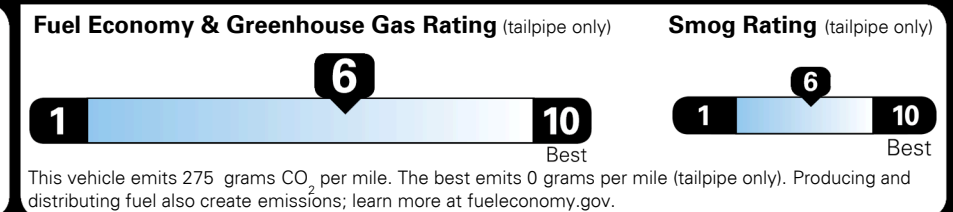

\$495.00
 \$265.00

MSRP INCLUDING OPTIONS

\$ 53,850.00

INLAND FREIGHT AND HANDLING

\$ 1,435.00

TOTAL MANUFACTURER'S SUGGESTED RETAIL PRICE ▶

\$ 55,285.00

TOTAL ADDITIONAL WEIGHT: 10.1

EPA DOT Fuel Economy and Environment

Gasoline Vehicle

You save \$750
 in fuel costs over 5 years compared to the average new vehicle.

Annual fuel cost **\$1,550**

Actual results will vary for many reasons, including driving conditions and how you drive and maintain your vehicle. The average new vehicle gets 29 MPG and costs \$8,500 to fuel over 5 years. Cost estimates are based on 15,000 miles per year at \$ 3.30 per gallon. MPGe is miles per gasoline gallon equivalent. Vehicle emissions are a significant cause of climate change and smog.