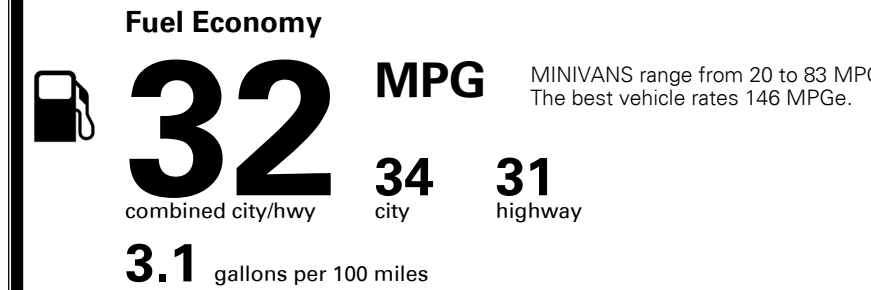

\$495.00
 \$265.00

MSRP INCLUDING OPTIONS

\$ 53,850.00

INLAND FREIGHT AND HANDLING

\$ 1,435.00

TOTAL MANUFACTURER'S SUGGESTED RETAIL PRICE ▶

\$ 55,285.00

TOTAL ADDITIONAL WEIGHT: 10.1

EPA DOT Fuel Economy and Environment

Gasoline Vehicle

You save \$750
 in fuel costs over 5 years compared to the average new vehicle.

Annual fuel cost **\$1,550**

Actual results will vary for many reasons, including driving conditions and how you drive and maintain your vehicle. The average new vehicle gets 29 MPG and costs \$8,500 to fuel over 5 years. Cost estimates are based on 15,000 miles per year at \$ 3.30 per gallon. MPGe is miles per gasoline gallon equivalent. Vehicle emissions are a significant cause of climate change and smog.