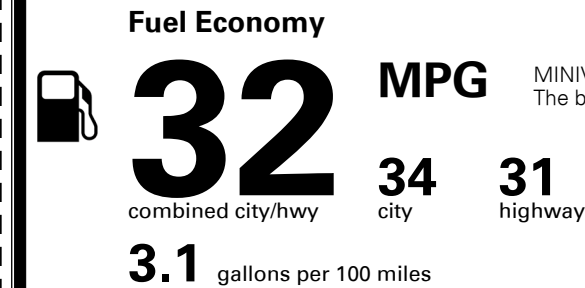

EPA DOT Fuel Economy and Environment

Gasoline Vehicle

MINIVANS range from 20 to 83 MPG. The best vehicle rates 146 MPGe.

You save \$750
 in fuel costs over 5 years compared to the average new vehicle.

Annual fuel cost \$1,550