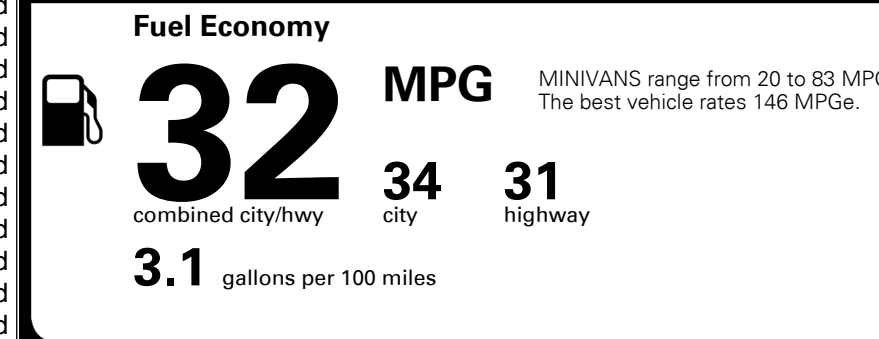

MSRP INCLUDING OPTIONS

\$ 50,270.00

INLAND FREIGHT AND HANDLING

\$ 1,495.00

TOTAL MANUFACTURER'S SUGGESTED RETAIL PRICE ▶

\$ 51,765.00

TOTAL ADDITIONAL WEIGHT: 11.5

EPA DOT Fuel Economy and Environment