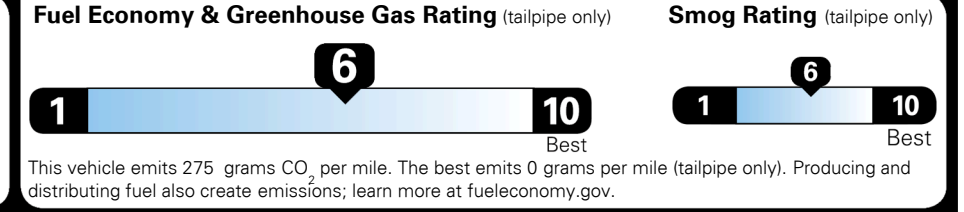

Actual results will vary for many reasons, including driving conditions and how you drive and maintain your vehicle. The average new vehicle gets 29 MPG and costs $8,500 to fuel over 5 years. Cost estimates are based on 15,000 miles per year at $ 3.30 per gallon. MPGe is miles per gasoline gallon equivalent. Vehicle emissions are a significant cause of climate change and smog.

fueleconomy.gov

Calculate personalized estimates and compare vehicles

GOVERNMENT 5-STAR SAFETY RATINGS

Overall Vehicle Score	Not Rated
Based on the combined rating of frontal, side and rollover. Should ONLY be compared to other vehicles of similar size and weight.	
Frontal	Driver ★ ★ ★ ★ ★
Crash	Passenger ★ ★ ★ ★
Based on the risk of injury in a frontal impact. Should ONLY be compared to other vehicles of similar size and weight.	
Side	Front seat Not Rated
Crash	Rear seat Not Rated
Star ratings based on the risk of injury in a side impact.	
Rollover	★ ★ ★ ★
Star ratings based on the risk of rollover in a single-vehicle crash.	

Star ratings range from 1 to 5 stars (★★★★★) with 5 being the highest.
Source: National Highway Traffic Safety Administration (NHTSA).
www.safercar.gov or 1-888-327-4236

Manufacturer's suggested retail price includes Manufacturer's recommended pre-delivery service. License and title fees, state and local taxes and other dealer installed options and accessories are not included in the manufacturer's suggested retail price.

PARTS CONTENT INFORMATION

FOR VEHICLES IN THIS CAR LINE U.S./CANADIAN PARTS CONTENT: 2 %

MAJOR SOURCES OF FOREIGN PARTS: KOREA: 90%

NOTE: PARTS CONTENT DOES NOT INCLUDE FINAL ASSEMBLY, DISTRIBUTION, OR OTHER NON-PARTS COSTS.

FOR THIS VEHICLE FINAL ASSEMBLY POINT: GWANGMYEONG, KOREA

COUNTRY OF ORIGIN ENGINE (MOTOR): KOREA
TRANSMISSION: KOREA