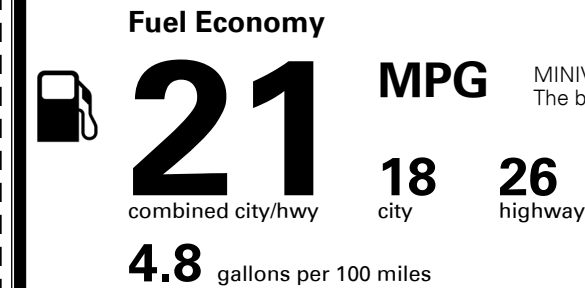

TOTAL MANUFACTURER'S SUGGESTED RETAIL PRICE ▶

\$ 52,755.00

TOTAL ADDITIONAL WEIGHT: 15.9

*Additional terms and conditions apply.
 **Kia Connect may be currently unavailable for some Model Year 2022 and newer vehicles sold or purchased in Massachusetts; please see owners.kia.com for more information.
 NOTE: When you purchase this vehicle, Kia America, Inc. collects personal information you provide to the dealership. For information on our collection and use of personal information and your rights, please see our Privacy Policy on www.kia.com.

EPA DOT Fuel Economy and Environment

Gasoline Vehicle

You spend
\$3,000
 more in fuel costs
 over 5 years
 compared to the
 average new vehicle.

Annual fuel cost
\$2,500

Actual results will vary for many reasons, including driving conditions and how you drive and maintain your vehicle. The average new vehicle gets 28 MPG and costs \$9,500 to fuel over 5 years. Cost estimates are based on 15,000 miles per year at \$ 3.50 per gallon. MPGe is miles per gasoline gallon equivalent. Vehicle emissions are a significant cause of climate change and smog.