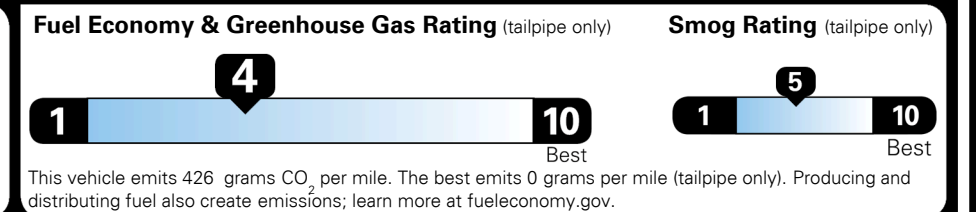

EPA DOT Fuel Economy and Environment

Gasoline Vehicle

You spend
\$3,000
 more in fuel costs
 over 5 years
 compared to the
 average new vehicle.

Annual fuel cost
\$2,500

Actual results will vary for many reasons, including driving conditions and how you drive and maintain your vehicle. The average new vehicle gets 28 MPG and costs \$9,500 to fuel over 5 years. Cost estimates are based on 15,000 miles per year at \$ 3.50 per gallon. MPGe is miles per gasoline gallon equivalent. Vehicle emissions are a significant cause of climate change and smog.