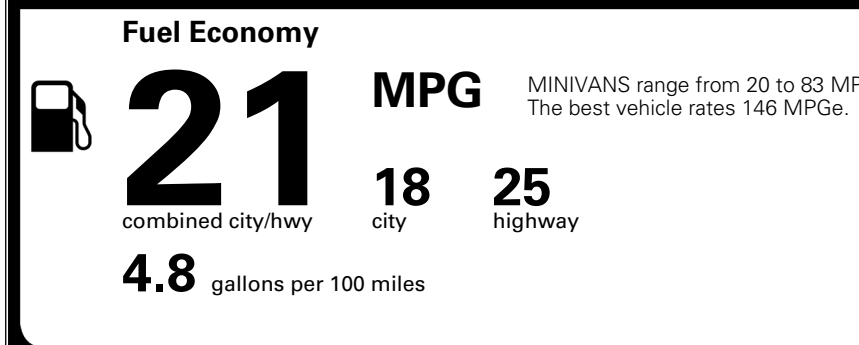

INLAND FREIGHT AND HANDLING \$ 1,495.00

TOTAL MANUFACTURER'S SUGGESTED RETAIL PRICE ▶ \$ 49,365.00

TOTAL ADDITIONAL WEIGHT: 11.4

EPA DOT Fuel Economy and Environment

Gasoline Vehicle

You spend \$3,250 more in fuel costs over 5 years compared to the average new vehicle.