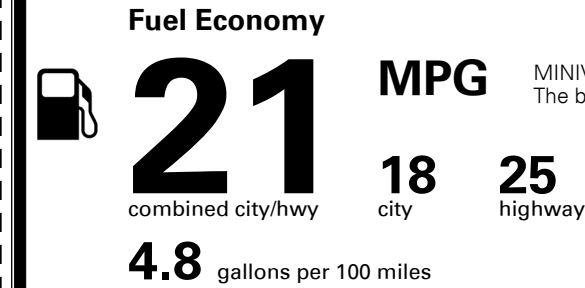

EPA DOT Fuel Economy and Environment

Gasoline Vehicle

MINIVANS range from 20 to 83 MPG.
The best vehicle rates 146 MPGe.

You spend
$3,250
more in fuel costs
over 5 years
compared to the
average new vehicle.

Annual fuel cost
$2,350