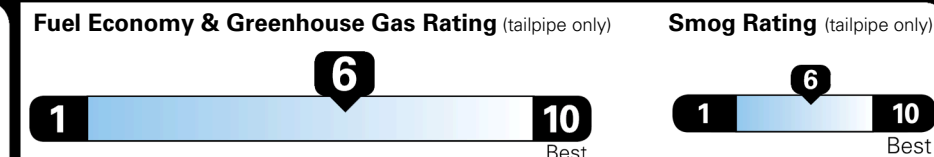

This vehicle emits 275 grams CO₂ per mile. The best emits 0 grams per mile (tailpipe only). Producing and distributing fuel also create emissions; learn more at fueleconomy.gov.

Actual results will vary for many reasons, including driving conditions and how you drive and maintain your vehicle. The average new vehicle gets 29 MPG and costs $8,500 to fuel over 5 years. Cost estimates are based on 15,000 miles per year at $ 3.30 per gallon. MPGe is miles per gasoline gallon equivalent. Vehicle emissions are a significant cause of climate change and smog.

fueleconomy.gov

Calculate personalized estimates and compare vehicles

GOVERNMENT 5-STAR SAFETY RATINGS

Overall Vehicle Score		Not Rated
Based on the combined rating of frontal, side and rollover. Should ONLY be compared to other vehicles of similar size and weight.		
Frontal	Driver	★★★★★
Crash	Passenger	★★★★
Based on the risk of injury in a frontal impact. Should ONLY be compared to other vehicles of similar size and weight.		
Side	Front seat	Not Rated
Crash	Rear seat	Not Rated
Star ratings based on the risk of injury in a side impact.		
Rollover		★★★★
Star ratings based on the risk of rollover in a single-vehicle crash.		

Star ratings range from 1 to 5 stars (★★★★★) with 5 being the highest.
Source: National Highway Traffic Safety Administration (NHTSA).
www.safercar.gov or 1-888-327-4236

Manufacturer's suggested retail price includes Manufacturer's recommended pre-delivery service. License and title fees, state and local taxes and other dealer installed options and accessories are not included in the manufacturer's suggested retail price.

PARTS CONTENT INFORMATION

FOR VEHICLES IN THIS CAR LINE U.S./CANADIAN PARTS CONTENT: 2 %

MAJOR SOURCES OF FOREIGN PARTS: KOREA: 90%

NOTE: PARTS CONTENT DOES NOT INCLUDE FINAL ASSEMBLY, DISTRIBUTION, OR OTHER NON-PARTS COSTS.

FOR THIS VEHICLE FINAL ASSEMBLY POINT: GWANGMYEONG, KOREA

COUNTRY OF ORIGIN

ENGINE (MOTOR): KOREA
TRANSMISSION: KOREA