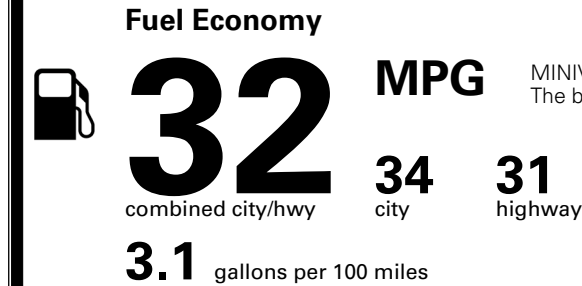

\$285.00
 \$400.00

MSRP INCLUDING OPTIONS

\$ 44,275.00

INLAND FREIGHT AND HANDLING

\$ 1,545.00

TOTAL MANUFACTURER'S SUGGESTED RETAIL PRICE ▶

\$ 45,820.00

TOTAL ADDITIONAL WEIGHT: 11.5

EPA DOT Fuel Economy and Environment

Gasoline Vehicle

MINIVANS range from 20 to 83 MPG. The best vehicle rates 146 MPGe.

You save \$750
 in fuel costs over 5 years compared to the average new vehicle.

Annual fuel cost
\$1,550