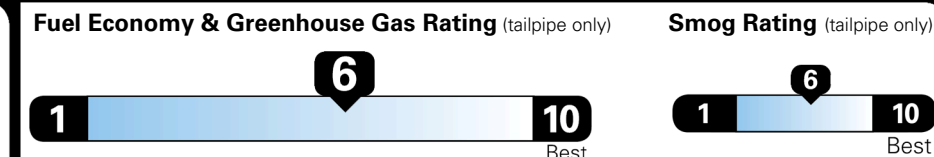

EPA DOT Fuel Economy and Environment

Gasoline Vehicle

MINIVANS range from 20 to 83 MPG. The best vehicle rates 146 MPGe.

You save \$750
 in fuel costs over 5 years compared to the average new vehicle.

Annual fuel cost **\$1,550**