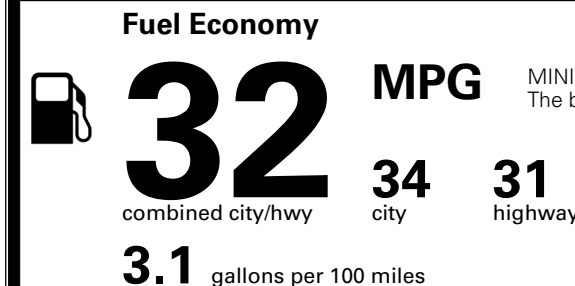

EPA DOT Fuel Economy and Environment

Gasoline Vehicle

MINIVANS range from 20 to 83 MPG. The best vehicle rates 146 MPGe.

You save $750
in fuel costs over 5 years compared to the average new vehicle.

Annual fuel cost **$1,550**