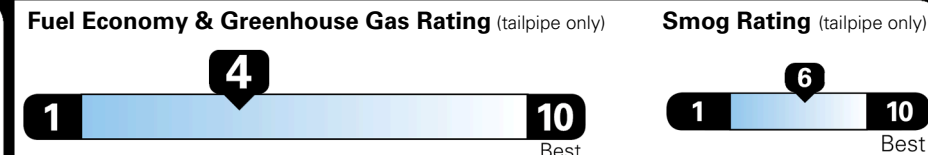

This vehicle emits 428 grams CO₂ per mile. The best emits 0 grams per mile (tailpipe only). Producing and distributing fuel also create emissions; learn more at fueleconomy.gov.

Actual results will vary for many reasons, including driving conditions and how you drive and maintain your vehicle. The average new vehicle gets 29 MPG and costs $8,500 to fuel over 5 years. Cost estimates are based on 15,000 miles per year at $ 3.30 per gallon. MPGe is miles per gasoline gallon equivalent. Vehicle emissions are a significant cause of climate change and smog.

fueleconomy.gov

Calculate personalized estimates and compare vehicles

GOVERNMENT 5-STAR SAFETY RATINGS

PARTS CONTENT INFORMATION

Overall Vehicle Score Not Rated

Based on the combined rating of frontal, side and rollover. Should ONLY be compared to other vehicles of similar size and weight.

Frontal	Driver	★★★★★
Crash	Passenger	★★★★

Based on the risk of injury in a frontal impact. Should ONLY be compared to other vehicles of similar size and weight.

Side	Front seat	Not Rated
Crash	Rear seat	Not Rated

Star ratings based on the risk of injury in a side impact.

Rollover ★★★★★

Star ratings based on the risk of rollover in a single-vehicle crash.

Star ratings range from 1 to 5 stars (★★★★★) with 5 being the highest.

Source: National Highway Traffic Safety Administration (NHTSA).

www.safercar.gov or 1-888-327-4236

Manufacturer's suggested retail price includes Manufacturer's recommended pre-delivery service. License and title fees, state and local taxes and other dealer installed options and accessories are not included in the manufacturer's suggested retail price.

FOR VEHICLES IN THIS CAR LINE U.S./CANADIAN PARTS CONTENT: 2 %

MAJOR SOURCES OF FOREIGN PARTS: KOREA: 95%

NOTE: PARTS CONTENT DOES NOT INCLUDE FINAL ASSEMBLY, DISTRIBUTION, OR OTHER NON-PARTS COSTS.

FOR THIS VEHICLE FINAL ASSEMBLY POINT: GWANGMYEONG, KOREA

COUNTRY OF ORIGIN

ENGINE (MOTOR): KOREA
TRANSMISSION: KOREA

*Additional terms and conditions apply.

**Kia Connect may be currently unavailable for some Model Year 2022 and newer vehicles sold or purchased in Massachusetts; please see owners.kia.com for more information.

NOTE: When you purchase this vehicle, Kia America, Inc. collects personal information you provide to the dealership. For information on our collection and use of personal information and your rights, please see our Privacy Policy on www.kia.com.