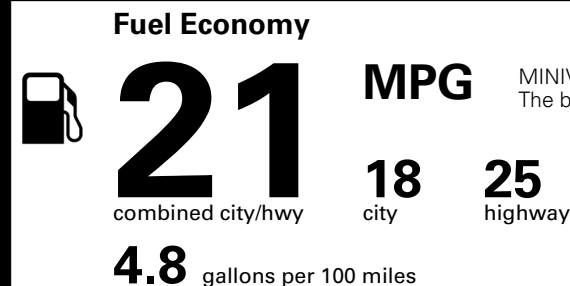

MSRP INCLUDING OPTIONS \$ 42,370.00

INLAND FREIGHT AND HANDLING \$ 1,545.00

TOTAL MANUFACTURER'S SUGGESTED RETAIL PRICE ▶ \$ 43,915.00

TOTAL ADDITIONAL WEIGHT: 11.4

EPA DOT Fuel Economy and Environment

Gasoline Vehicle

MINIVANS range from 20 to 83 MPG. The best vehicle rates 146 MPGe.

You spend \$3,250 more in fuel costs over 5 years compared to the average new vehicle.

Annual fuel cost \$2,350

This vehicle emits 428 grams CO₂ per mile. The best emits 0 grams per mile (tailpipe only). Producing and distributing fuel also create emissions; learn more at fueleconomy.gov.