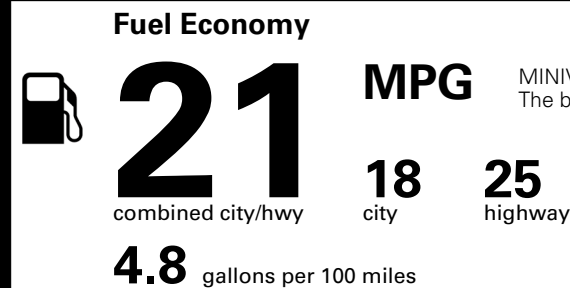

MSRP INCLUDING OPTIONS \$ 42,000.00

INLAND FREIGHT AND HANDLING \$ 1,495.00

TOTAL MANUFACTURER'S SUGGESTED RETAIL PRICE ▶ \$ 43,495.00

TOTAL ADDITIONAL WEIGHT: 10.1

EPA DOT Fuel Economy and Environment

Gasoline Vehicle