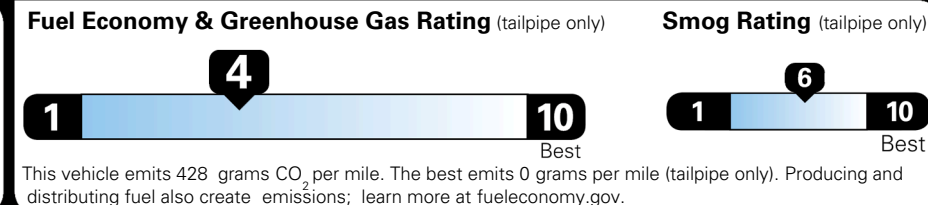

You spend $3,250 more in fuel costs over 5 years compared to the average new vehicle.

Annual fuel cost $2,350