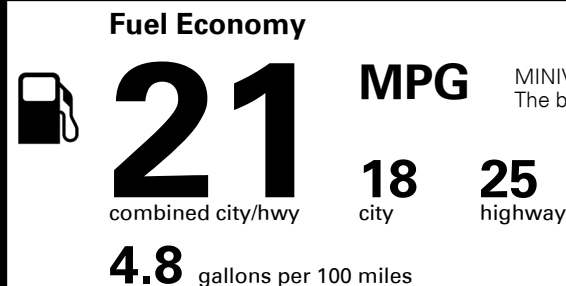

EPA DOT Fuel Economy and Environment

Gasoline Vehicle

MINIVANS range from 20 to 83 MPG. The best vehicle rates 146 MPGe.

You spend $3,250 more in fuel costs over 5 years compared to the average new vehicle.

Annual fuel cost **$2,350**

Fuel Economy & Greenhouse Gas Rating (tailpipe only) Smog Rating (tailpipe only)