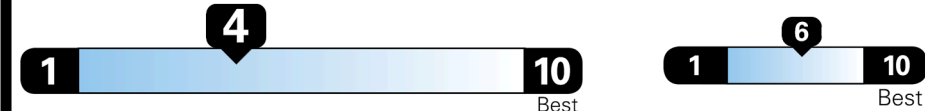

This vehicle emits 428 grams CO₂ per mile. The best emits 0 grams per mile (tailpipe only). Producing and distributing fuel also create emissions; learn more at fueleconomy.gov.

Actual results will vary for many reasons, including driving conditions and how you drive and maintain your vehicle. The average new vehicle gets 29 MPG and costs $8,500 to fuel over 5 years. Cost estimates are based on 15,000 miles per year at $ 3.30 per gallon. MPGe is miles per gasoline gallon equivalent. Vehicle emissions are a significant cause of climate change and smog.

fueleconomy.gov

Calculate personalized estimates and compare vehicles

GOVERNMENT 5-STAR SAFETY RATINGS

PARTS CONTENT INFORMATION

Overall Vehicle Score Not Rated

Based on the combined rating of frontal, side and rollover. Should ONLY be compared to other vehicles of similar size and weight.

Frontal	Driver	★★★★★
Crash	Passenger	★★★★

Based on the risk of injury in a frontal impact. Should ONLY be compared to other vehicles of similar size and weight.

Side	Front seat	Not Rated
Crash	Rear seat	Not Rated

Star ratings based on the risk of injury in a side impact.

Rollover ★★★★★

Star ratings based on the risk of rollover in a single-vehicle crash.

Star ratings range from 1 to 5 stars (★★★★★) with 5 being the highest.

Source: National Highway Traffic Safety Administration (NHTSA).

www.safercar.gov or 1-888-327-4236

Manufacturer's suggested retail price includes Manufacturer's recommended pre-delivery service. License and title fees, state and local taxes and other dealer installed options and accessories are not included in the manufacturer's suggested retail price.

FOR VEHICLES IN THIS CAR LINE U.S./CANADIAN PARTS CONTENT: 2 %

MAJOR SOURCES OF FOREIGN PARTS: KOREA: 95%

NOTE: PARTS CONTENT DOES NOT INCLUDE FINAL ASSEMBLY, DISTRIBUTION, OR OTHER NON-PARTS COSTS.

FOR THIS VEHICLE FINAL ASSEMBLY POINT: GWANGMYEONG, KOREA

COUNTRY OF ORIGIN

ENGINE (MOTOR): KOREA

TRANSMISSION: KOREA