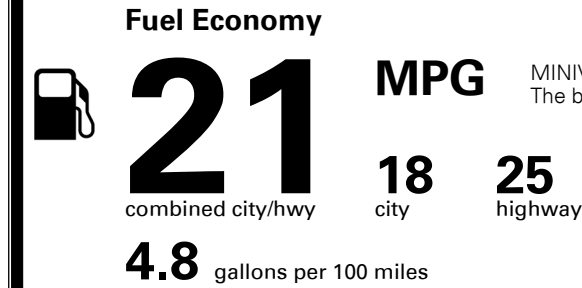

EPA DOT Fuel Economy and Environment

Gasoline Vehicle

MINIVANS range from 20 to 83 MPG. The best vehicle rates 146 MPGe.

You spend $3,250 more in fuel costs over 5 years compared to the average new vehicle.

Annual fuel cost $2,350

Fuel Economy & Greenhouse Gas Rating (tailpipe only) **Smog Rating** (tailpipe only)