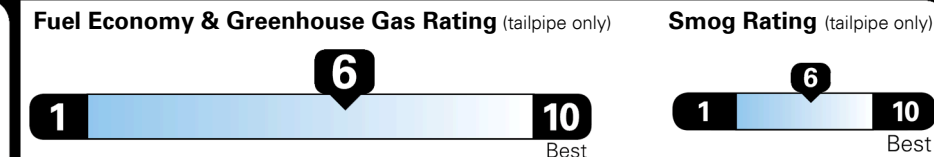

27 MPG
 city

31 MPG
 highway

3.4 gallons per 100 miles

SMALL SUVs range from 14 to 125 MPG. The best vehicle rates 146 MPGe.

You save \$0
 in fuel costs over 5 years compared to the average new vehicle.

Annual fuel cost \$1,700