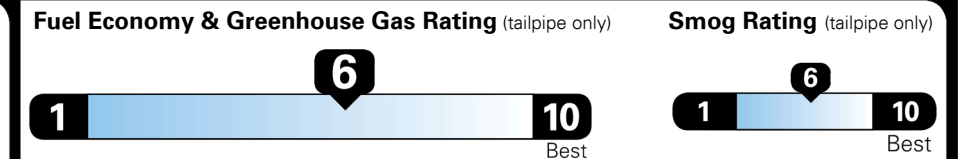

This vehicle emits 309 grams CO₂ per mile. The best emits 0 grams per mile (tailpipe only). Producing and distributing fuel also create emissions; learn more at fueleconomy.gov.

Actual results will vary for many reasons, including driving conditions and how you drive and maintain your vehicle. The average new vehicle gets 28 MPG and costs $9,500 to fuel over 5 years. Cost estimates are based on 15,000 miles per year at $ 3.50 per gallon. MPGe is miles per gasoline gallon equivalent. Vehicle emissions are a significant cause of climate change and smog.

fueleconomy.gov

Calculate personalized estimates and compare vehicles

GOVERNMENT 5-STAR SAFETY RATINGS

Overall Vehicle Score ★ ★ ★ ★ ★

Based on the combined rating of frontal, side and rollover. Should ONLY be compared to other vehicles of similar size and weight.

Frontal Driver ★ ★ ★ ★ ★

Crash Passenger ★ ★ ★ ★ ★

Based on the risk of injury in a frontal impact. Should ONLY be compared to other vehicles of similar size and weight.

Side Front seat ★ ★ ★ ★ ★

Crash Rear seat ★ ★ ★ ★ ★

Star ratings based on the risk of injury in a side impact.

Rollover ★ ★ ★ ★ ★

Star ratings based on the risk of rollover in a single-vehicle crash.

Star ratings range from 1 to 5 stars (★★★★★) with 5 being the highest.

Source: National Highway Traffic Safety Administration (NHTSA).

www.safercar.gov or 1-888-327-4236

Manufacturer's suggested retail price includes Manufacturer's recommended pre-delivery service. License and title fees, state and local taxes and other dealer installed options and accessories are not included in the manufacturer's suggested retail price.

PARTS CONTENT INFORMATION

FOR VEHICLES IN THIS CAR LINE U.S./CANADIAN PARTS CONTENT: 1 %

MAJOR SOURCES OF FOREIGN PARTS: KOREA: 90%

NOTE: PARTS CONTENT DOES NOT INCLUDE FINAL ASSEMBLY, DISTRIBUTION, OR OTHER NON-PARTS COSTS.

FOR THIS VEHICLE FINAL ASSEMBLY POINT: GWANGJU, KOREA

COUNTRY OF ORIGIN

ENGINE (MOTOR): KOREA

TRANSMISSION: KOREA