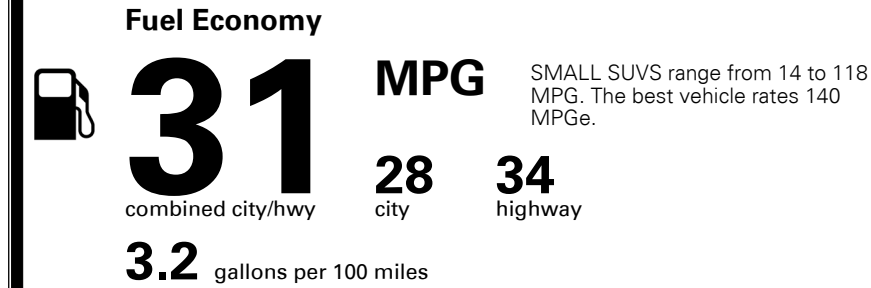

Included
 \$175.00

MSRP INCLUDING OPTIONS

\$ 25,265.00

INLAND FREIGHT AND HANDLING

\$ 1,375.00

TOTAL MANUFACTURER'S SUGGESTED RETAIL PRICE ▶

\$ 26,640.00

*Additional terms and conditions apply.
 **Kia Connect may be currently unavailable for Model Year 2022 and newer vehicles sold or purchased in Massachusetts; please see owners.kia.com for updates on availability.
 NOTE: When you purchase this vehicle, Kia America, Inc. collects personal information you provide to the dealership. For information on our collection and use of personal information and your rights, please see our Privacy Policy on www.kia.com.

TOTAL ADDITIONAL WEIGHT: 5.8

EPA DOT Fuel Economy and Environment

Gasoline Vehicle

You save
\$1,000
 in fuel costs
 over 5 years
 compared to the
 average new vehicle.

Annual fuel cost
\$1,750

Actual results will vary for many reasons, including driving conditions and how you drive and maintain your vehicle. The average new vehicle gets 28 MPG and costs \$9,750 to fuel over 5 years. Cost estimates are based on 15,000 miles per year at \$ 3.60 per gallon. MPGe is miles per gasoline gallon equivalent. Vehicle emissions are a significant cause of climate change and smog.