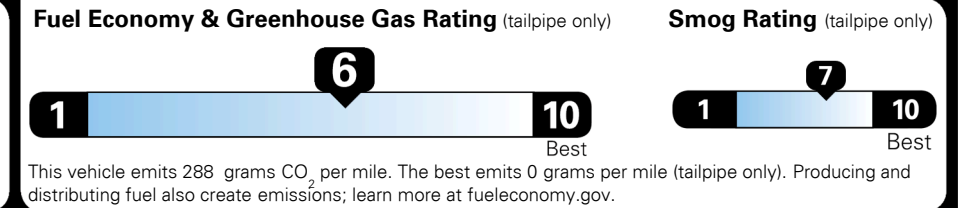

TOTAL ADDITIONAL WEIGHT: 5.8

EPA DOT Fuel Economy and Environment

Gasoline Vehicle

You save
\$1,000
 in fuel costs
 over 5 years
 compared to the
 average new vehicle.

Annual fuel cost
\$1,750

Actual results will vary for many reasons, including driving conditions and how you drive and maintain your vehicle. The average new vehicle gets 28 MPG and costs \$9,750 to fuel over 5 years. Cost estimates are based on 15,000 miles per year at \$ 3.60 per gallon. MPGe is miles per gasoline gallon equivalent. Vehicle emissions are a significant cause of climate change and smog.

fueleconomy.gov

Calculate personalized estimates and compare vehicles

GOVERNMENT 5-STAR SAFETY RATINGS

Overall Vehicle Score ★ ★ ★ ★ ★
 Based on the combined rating of frontal, side and rollover.
 Should ONLY be compared to other vehicles of similar size and weight.