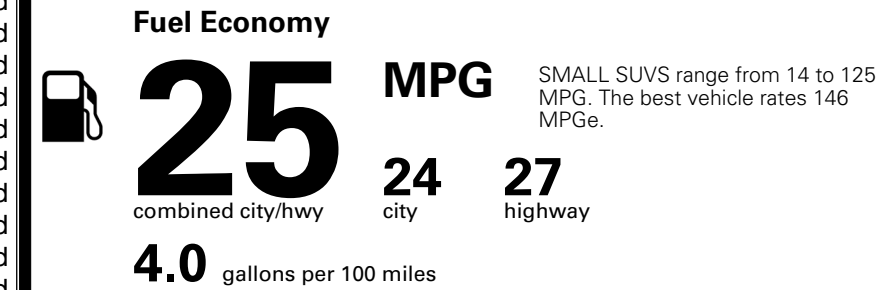

*Additional terms and conditions apply.

**Kia Connect may be currently unavailable for some Model Year 2022 and newer vehicles sold or purchased in Massachusetts; please see owners.kia.com for more information.

NOTE: When you purchase this vehicle, Kia America, Inc. collects personal information you provide to the dealership. For information on our collection and use of personal information and your rights, please see our Privacy Policy on www.kia.com.

MANUFACTURER'S SUGGESTED RETAIL PRICE ▶

$ 31,490.00

COMPARE SX TURBO AWD FEATURES

Added to/in place of standard EX AWD features

- 1.6L Turbocharged GDI 4-Cylinder Engine
- 8-Speed Automatic Transmission
- Electronic Parking Brake
- 18" Alloy Wheels
- LED Projector Headlights
- LED Fog Lights
- Bose Premium Audio System
- Smart Cruise Control w/ Stop & Go
- Highway Driving Assist
- Fwd Collision-Avoidance Assist-Junction Turning

Included
Included
Included
Included
Included
Included
Included
Included
Included
Included

ADDITIONAL INSTALLED EQUIPMENT:

(In addition to or in place of standard features)
Carpeted Floor Mats

$200.00

MSRP INCLUDING OPTIONS

$ 31,690.00

INLAND FREIGHT AND HANDLING

$ 1,495.00

TOTAL MANUFACTURER'S SUGGESTED RETAIL PRICE ▶

$ 33,185.00

TOTAL ADDITIONAL WEIGHT: 5.8

EPA DOT Fuel Economy and Environment

Gasoline Vehicle

You spend **$1,500** more in fuel costs over 5 years compared to the average new vehicle.

Annual fuel cost **$2,000**