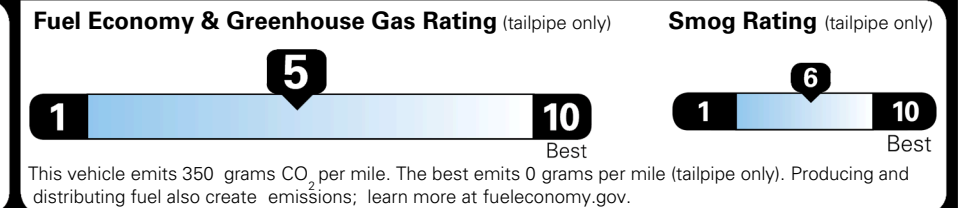

Actual results will vary for many reasons, including driving conditions and how you drive and maintain your vehicle. The average new vehicle gets 29 MPG and costs $8,500 to fuel over 5 years. Cost estimates are based on 15,000 miles per year at $ 3.30 per gallon. MPGe is miles per gasoline gallon equivalent. Vehicle emissions are a significant cause of climate change and smog.

fueleconomy.gov

Calculate personalized estimates and compare vehicles

GOVERNMENT 5-STAR SAFETY RATINGS

Overall Vehicle Score ★ ★ ★ ★ ★

Based on the combined rating of frontal, side and rollover. Should ONLY be compared to other vehicles of similar size and weight.

Frontal Driver ★ ★ ★ ★ ★

Crash Passenger ★ ★ ★ ★ ★

Based on the risk of injury in a frontal impact. Should ONLY be compared to other vehicles of similar size and weight.

Side Front seat ★ ★ ★ ★ ★

Crash Rear seat ★ ★ ★ ★ ★

Star ratings based on the risk of injury in a side impact.

Rollover ★ ★ ★ ★ ★

Star ratings based on the risk of rollover in a single-vehicle crash.

Star ratings range from 1 to 5 stars (★★★★★) with 5 being the highest.

Source: National Highway Traffic Safety Administration (NHTSA).

www.safercar.gov or 1-888-327-4236

Manufacturer's suggested retail price includes Manufacturer's recommended pre-delivery service. License and title fees, state and local taxes and other dealer installed options and accessories are not included in the manufacturer's suggested retail price.

PARTS CONTENT INFORMATION

FOR VEHICLES IN THIS CAR LINE U.S./CANADIAN PARTS CONTENT: 3 %

MAJOR SOURCES OF FOREIGN PARTS: KOREA: 90%

NOTE: PARTS CONTENT DOES NOT INCLUDE FINAL ASSEMBLY, DISTRIBUTION, OR OTHER NON-PARTS COSTS.

FOR THIS VEHICLE FINAL ASSEMBLY POINT: GWANGJU, KOREA

COUNTRY OF ORIGIN

ENGINE (MOTOR): KOREA

TRANSMISSION: KOREA