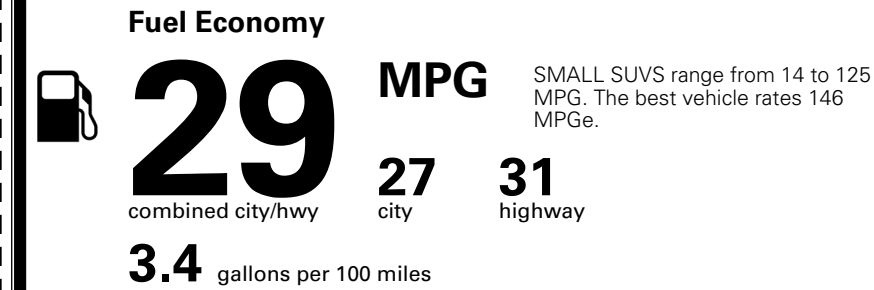

\$800.00
 \$200.00
 \$60.00
 \$140.00
 \$155.00

\$ 30,045.00

\$ 1,495.00

\$ 31,540.00

EPA DOT Fuel Economy and Environment

Gasoline Vehicle

You save \$0
 in fuel costs over 5 years compared to the average new vehicle.