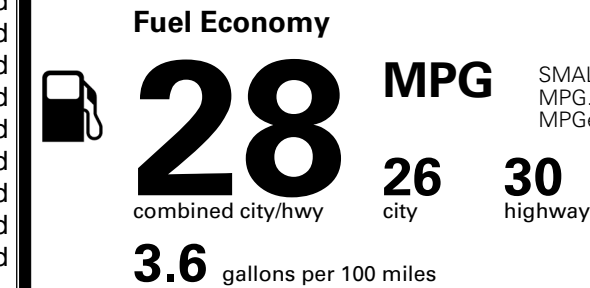

\$ 28,290.00

INLAND FREIGHT AND HANDLING

\$ 1,495.00

TOTAL MANUFACTURER'S SUGGESTED RETAIL PRICE ▶

\$ 29,785.00

TOTAL ADDITIONAL WEIGHT: 7.2

*Additional terms and conditions apply.

**Kia Connect may be currently unavailable for some Model Year 2022 and newer vehicles sold or purchased in Massachusetts; please see owners.kia.com for more information.

EPA DOT Fuel Economy and Environment

Gasoline Vehicle

SMALL SUVs range from 14 to 138 MPG. The best vehicle rates 146 MPGe.

You spend \$250 more in fuel costs over 5 years compared to the average new vehicle.