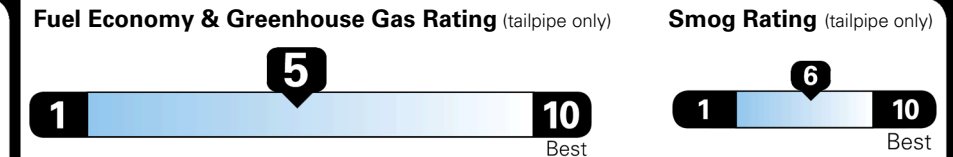

EPA DOT Fuel Economy and Environment

Gasoline Vehicle

Fuel Economy

28 MPG
combined city/hwy

26 MPG
city

30 MPG
highway

3.6 gallons per 100 miles

SMALL SUVs range from 14 to 138 MPG. The best vehicle rates 146 MPGe.

You spend $250 more in fuel costs over 5 years compared to the average new vehicle.

Annual fuel cost $1,650