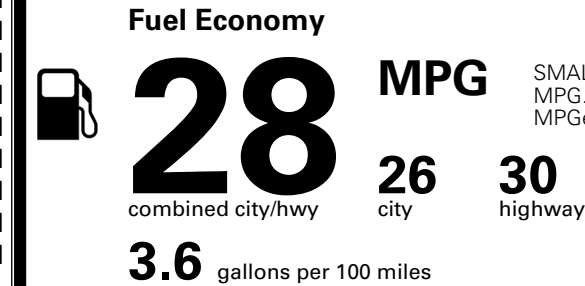

\$ 28,290.00

INLAND FREIGHT AND HANDLING

\$ 1,495.00

TOTAL MANUFACTURER'S SUGGESTED RETAIL PRICE ▶

\$ 29,785.00

TOTAL ADDITIONAL WEIGHT: 7.2

*Additional terms and conditions apply.

**Kia Connect may be currently unavailable for some Model Year 2022 and newer vehicles sold or purchased in Massachusetts; please see owners.kia.com for more information.

EPA DOT Fuel Economy and Environment

Gasoline Vehicle

SMALL SUVs range from 14 to 138 MPG. The best vehicle rates 146 MPGe.

You spend \$250 more in fuel costs over 5 years compared to the average new vehicle.