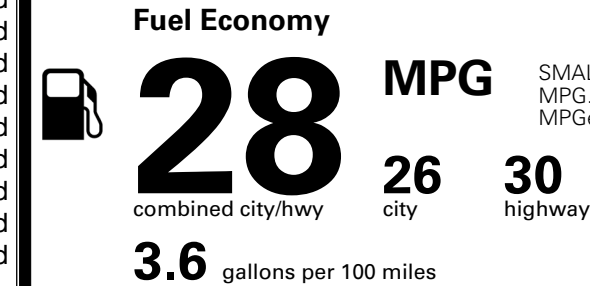

\$ 28,290.00

INLAND FREIGHT AND HANDLING

\$ 1,495.00

TOTAL MANUFACTURER'S SUGGESTED RETAIL PRICE ▶

\$ 29,785.00

TOTAL ADDITIONAL WEIGHT: 7.2

*Additional terms and conditions apply.

**Kia Connect may be currently unavailable for some Model Year 2022 and newer vehicles sold or purchased in Massachusetts; please see owners.kia.com for more information.

EPA DOT Fuel Economy and Environment

Gasoline Vehicle

SMALL SUVs range from 14 to 138 MPG. The best vehicle rates 146 MPGe.

You spend \$250 more in fuel costs over 5 years compared to the average new vehicle.