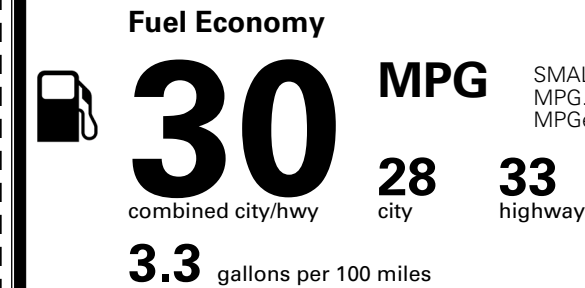

\$ 26,590.00

INLAND FREIGHT AND HANDLING

\$ 1,495.00

TOTAL MANUFACTURER'S SUGGESTED RETAIL PRICE ▶

\$ 28,085.00

TOTAL ADDITIONAL WEIGHT: 7.2

*Additional terms and conditions apply.

**Kia Connect may be currently unavailable for some Model Year 2022 and newer vehicles sold or purchased in Massachusetts; please see owners.kia.com for more information.

EPA DOT Fuel Economy and Environment

Gasoline Vehicle

SMALL SUVs range from 14 to 138 MPG. The best vehicle rates 146 MPGe.

You save \$250
 in fuel costs over 5 years compared to the average new vehicle.