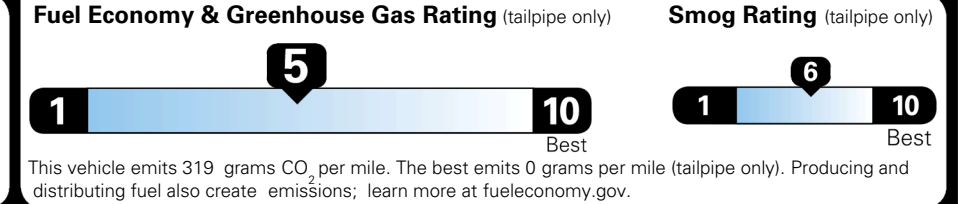

\$2,000.00

\$200.00

\$ 32,685.00

EPA DOT Fuel Economy and Environment

Gasoline Vehicle

You spend \$250 more in fuel costs over 5 years
 compared to the average new vehicle.

Annual fuel cost \$1,650

Actual results will vary for many reasons, including driving conditions and how you drive and maintain your vehicle. The average new vehicle gets 29 MPG and costs \$8,000 to fuel over 5 years. Cost estimates are based on 15,000 miles per year at \$ 3.10 per gallon. MPGe is miles per gasoline gallon equivalent. Vehicle emissions are a significant cause of climate change and smog.