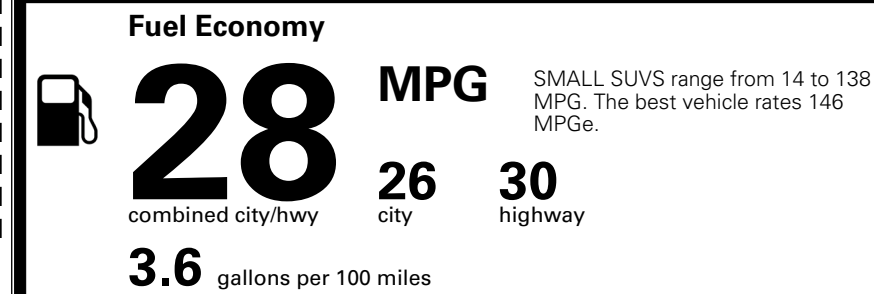

*Additional terms and conditions apply.

**Kia Connect may be currently unavailable for some Model Year 2022 and newer vehicles sold or purchased in Massachusetts; please see owners.kia.com for more information.

NOTE: When you purchase this vehicle, Kia America, Inc. collects personal information you provide to the dealership. For information on our collection and use of personal information and your rights, please see our Privacy Policy on www.kia.com.

MANUFACTURER'S SUGGESTED RETAIL PRICE ▶

COMPARE X-LINE S AWD FEATURES
Added to/in place of standard S AWD features
- X-Line Exterior Styling
- LED Fog Lights
- LED Rear Combination Lights
- Roof Rails
- SynTex Seating Material
- Rear Center Armrest w/ Cupholders
- Dual Illuminated Vanity Mirrors

ADDITIONAL INSTALLED EQUIPMENT:
(In addition to or in place of standard features)
X-Line S Premium Package
- Panoramic Sunroof w/ Power Sunshade
- Smart Power Liftgate
- Dual-Zone Auto Climate Control w/ 5" Display
- Rear Air Vents
- Heated Steering Wheel
Carpeted Floor Mats

MSRP INCLUDING OPTIONS

INLAND FREIGHT AND HANDLING

TOTAL MANUFACTURER'S SUGGESTED RETAIL PRICE ▶

TOTAL ADDITIONAL WEIGHT: 13.1

$ 28,990.00

Included
Included
Included
Included
Included
Included
Included

$2,000.00

$200.00

$ 32,685.00

EPA DOT Fuel Economy and Environment

Gasoline Vehicle

You spend $250 more in fuel costs over 5 years
compared to the average new vehicle.

Annual fuel cost $1,650