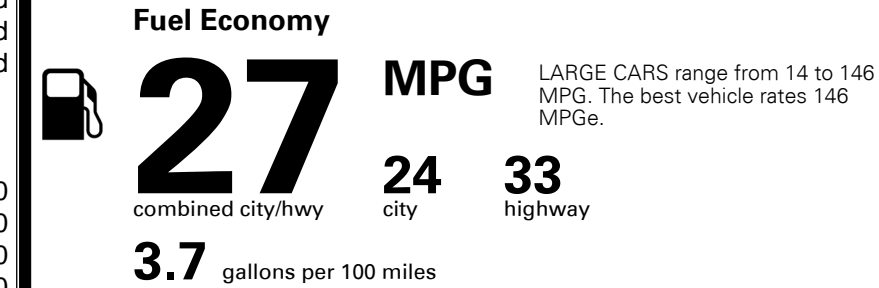

\$ 29,990.00

Included
 Included
 Included

\$495.00
 \$295.00
 \$185.00
 \$350.00

MSRP INCLUDING OPTIONS

\$ 31,315.00

INLAND FREIGHT AND HANDLING

\$ 1,175.00

TOTAL MANUFACTURER'S SUGGESTED RETAIL PRICE ▶

\$ 32,490.00

TOTAL ADDITIONAL WEIGHT: 8.7

EPA DOT Fuel Economy and Environment

Gasoline Vehicle

You spend
\$750
 more in fuel costs
 over 5 years
 compared to the
 average new vehicle.

Annual fuel cost
\$1,850