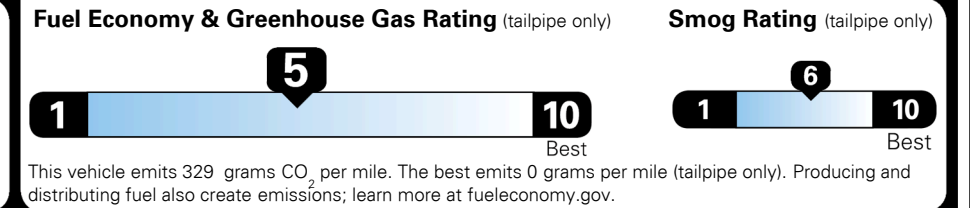

\$ 32,490.00

TOTAL ADDITIONAL WEIGHT: 8.7

EPA DOT Fuel Economy and Environment

Gasoline Vehicle

You spend
\$750
 more in fuel costs
 over 5 years
 compared to the
 average new vehicle.

Annual fuel cost
\$1,850