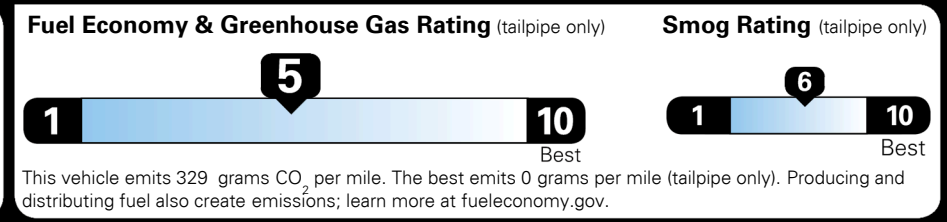

EPA DOT Fuel Economy and Environment

Gasoline Vehicle

You spend \$750 more in fuel costs over 5 years
 compared to the average new vehicle.

Annual fuel cost \$1,850

Actual results will vary for many reasons, including driving conditions and how you drive and maintain your vehicle. The average new vehicle gets 29 MPG and costs \$8,500 to fuel over 5 years. Cost estimates are based on 15,000 miles per year at \$ 3.30 per gallon. MPGe is miles per gasoline gallon equivalent. Vehicle emissions are a significant cause of climate change and smog.