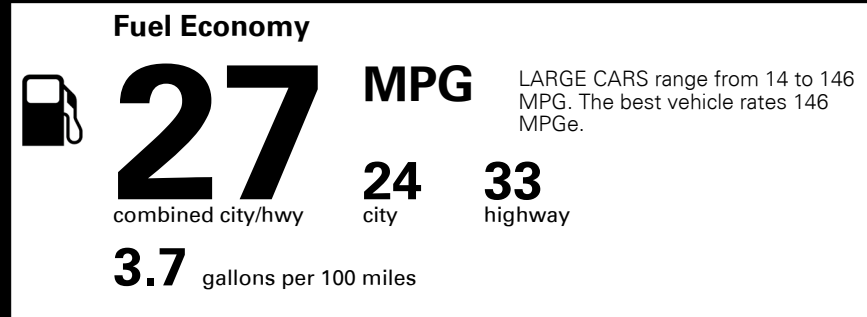

MANUFACTURER'S SUGGESTED RETAIL PRICE ▶

COMPARE GT-LINE AWD FEATURES
Added to/in place of standard GT-Line FWD features
- All-Wheel Drive
- Heated Steering Wheel

ADDITIONAL INSTALLED EQUIPMENT:
(In addition to or in place of standard features)
Wolf Gray Paint
GT-Line Red Interior Color Package
Carpeted Floor Mats
Auto-Dimming Mirror w/ HomeLink™

$ 29,990.00

Included
Included
Included
$495.00
$295.00
$185.00
$350.00

MSRP INCLUDING OPTIONS

$ 31,315.00

INLAND FREIGHT AND HANDLING

$ 1,175.00

TOTAL MANUFACTURER'S SUGGESTED RETAIL PRICE ▶

$ 32,490.00

TOTAL ADDITIONAL WEIGHT: 8.7

*Additional terms and conditions apply.
**Kia Connect may be currently unavailable for some Model Year 2022 and newer vehicles sold or purchased in Massachusetts; please see owners.kia.com for more information.
NOTE: When you purchase this vehicle, Kia America, Inc. collects personal information you provide to the dealership. For information on our collection and use of personal information and your rights, please see our Privacy Policy on www.kia.com.

EPA DOT Fuel Economy and Environment