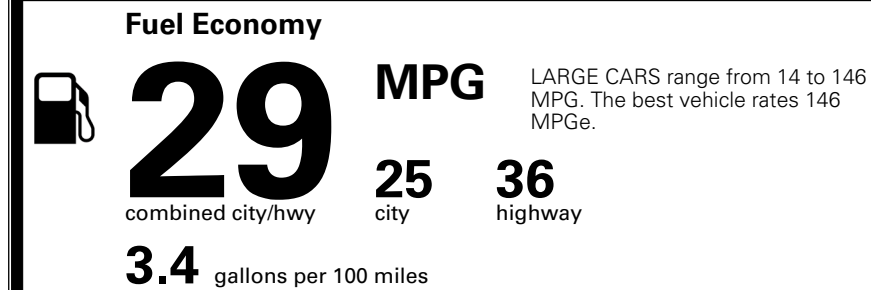

EPA DOT Fuel Economy and Environment

Gasoline Vehicle

You save $0
in fuel costs over 5 years compared to the average new vehicle.

Annual fuel cost $1,700