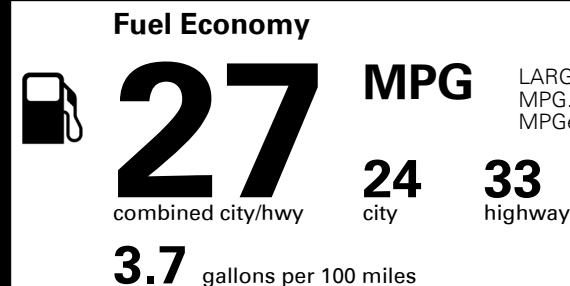

EPA DOT Fuel Economy and Environment

Gasoline Vehicle