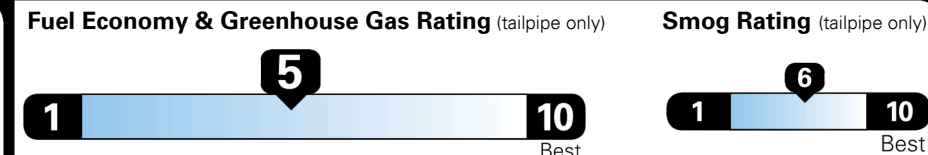

EPA DOT Fuel Economy and Environment

Gasoline Vehicle

You spend
\$750
 more in fuel costs
 over 5 years
 compared to the
 average new vehicle.

Annual fuel cost
\$1,850

This vehicle emits 329 grams CO₂ per mile. The best emits 0 grams per mile (tailpipe only). Producing and distributing fuel also create emissions; learn more at fueleconomy.gov.