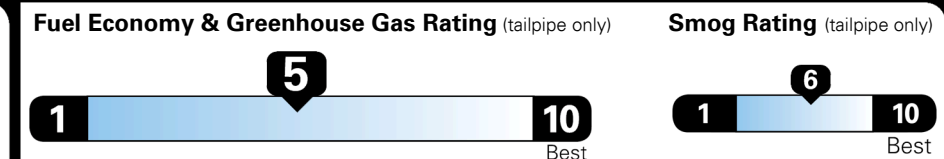

EPA DOT Fuel Economy and Environment

Gasoline Vehicle

You spend \$750 more in fuel costs over 5 years compared to the average new vehicle.

Annual fuel cost \$1,850

This vehicle emits 329 grams CO₂ per mile. The best emits 0 grams per mile (tailpipe only). Producing and distributing fuel also create emissions; learn more at fueleconomy.gov.