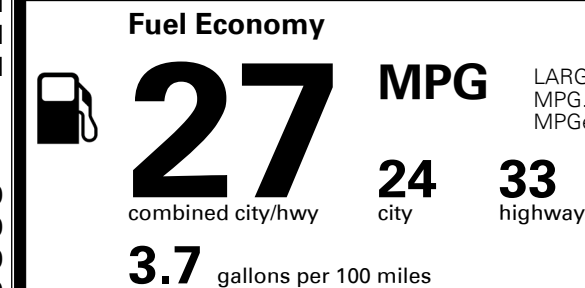

EPA DOT Fuel Economy and Environment

Gasoline Vehicle