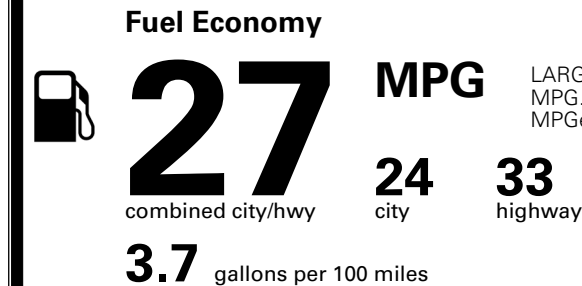

EPA DOT Fuel Economy and Environment

Gasoline Vehicle

You spend **$750** more in fuel costs over 5 years compared to the average new vehicle.

Annual fuel cost **$1,850**