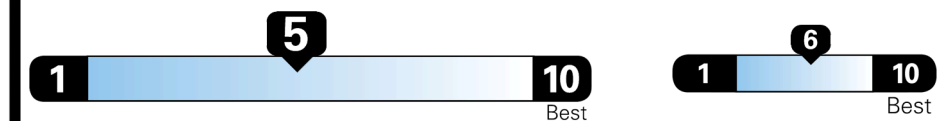

Fuel Economy & Greenhouse Gas Rating (tailpipe only) Smog Rating (tailpipe only)

This vehicle emits 329 grams CO₂ per mile. The best emits 0 grams per mile (tailpipe only). Producing and distributing fuel also create emissions; learn more at fueleconomy.gov.

Actual results will vary for many reasons, including driving conditions and how you drive and maintain your vehicle. The average new vehicle gets 29 MPG and costs $8,500 to fuel over 5 years. Cost estimates are based on 15,000 miles per year at $ 3.30 per gallon. MPGe is miles per gasoline gallon equivalent. Vehicle emissions are a significant cause of climate change and smog.

fueleconomy.gov

Calculate personalized estimates and compare vehicles

GOVERNMENT 5-STAR SAFETY RATINGS

PARTS CONTENT INFORMATION

Overall Vehicle Score ★ ★ ★ ★ ★

Based on the combined rating of frontal, side and rollover. Should ONLY be compared to other vehicles of similar size and weight.

Frontal Driver ★ ★ ★ ★ ★

Crash Passenger ★ ★ ★ ★ ★

Based on the risk of injury in a frontal impact. Should ONLY be compared to other vehicles of similar size and weight.

Side Front seat ★ ★ ★ ★ ★

Crash Rear seat ★ ★ ★ ★ ★

Star ratings based on the risk of injury in a side impact.

Rollover ★ ★ ★ ★ ★

Star ratings based on the risk of rollover in a single-vehicle crash.

Star ratings range from 1 to 5 stars (★★★★★) with 5 being the highest.

Source: National Highway Traffic Safety Administration (NHTSA).

www.safercar.gov or 1-888-327-4236

Manufacturer's suggested retail price includes Manufacturer's recommended pre-delivery service. License and title fees, state and local taxes and other dealer installed options and accessories are not included in the manufacturer's suggested retail price.

FOR VEHICLES IN THIS CAR LINE U.S./CANADIAN PARTS CONTENT: 0 %

MAJOR SOURCES OF FOREIGN PARTS: KOREA: 90%

NOTE: PARTS CONTENT DOES NOT INCLUDE FINAL ASSEMBLY, DISTRIBUTION, OR OTHER NON-PARTS COSTS.

FOR THIS VEHICLE FINAL ASSEMBLY POINT: HWASUNG, KOREA

COUNTRY OF ORIGIN

ENGINE (MOTOR): KOREA

TRANSMISSION: KOREA