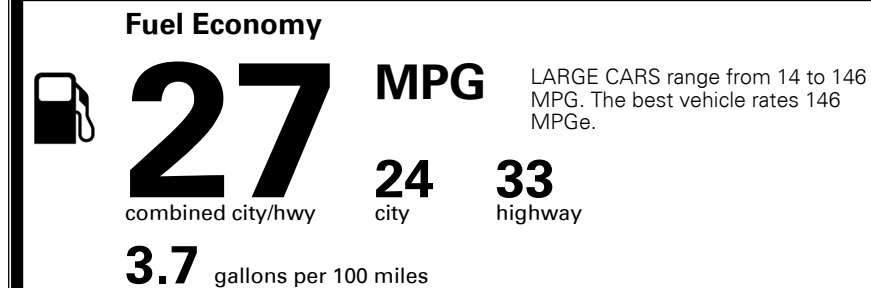

EPA DOT Fuel Economy and Environment

Gasoline Vehicle

You spend $750 more in fuel costs over 5 years compared to the average new vehicle.

Annual fuel cost $1,850