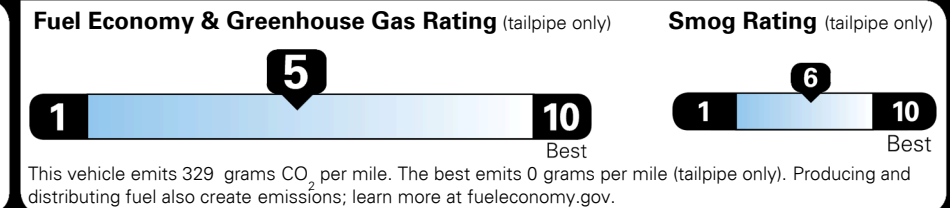

EPA DOT Fuel Economy and Environment

Gasoline Vehicle

You spend \$750 more in fuel costs over 5 years compared to the average new vehicle.

Annual fuel cost \$1,850

Actual results will vary for many reasons, including driving conditions and how you drive and maintain your vehicle. The average new vehicle gets 29 MPG and costs \$8,500 to fuel over 5 years. Cost estimates are based on 15,000 miles per year at \$ 3.30 per gallon. MPGe is miles per gasoline gallon equivalent. Vehicle emissions are a significant cause of climate change and smog.