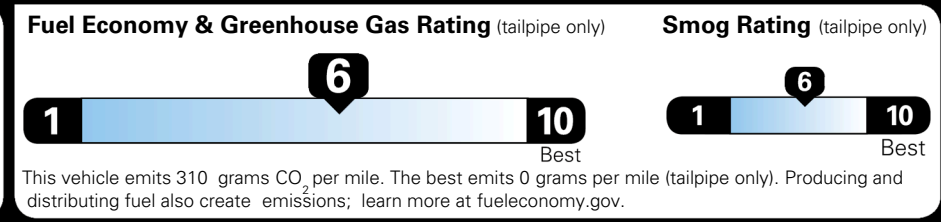

EPA DOT Fuel Economy and Environment

Gasoline Vehicle

You save \$0
 in fuel costs over 5 years compared to the average new vehicle.

Annual fuel cost \$1,700

Actual results will vary for many reasons, including driving conditions and how you drive and maintain your vehicle. The average new vehicle gets 29 MPG and costs \$8,500 to fuel over 5 years. Cost estimates are based on 15,000 miles per year at \$ 3.30 per gallon. MPGe is miles per gasoline gallon equivalent. Vehicle emissions are a significant cause of climate change and smog.