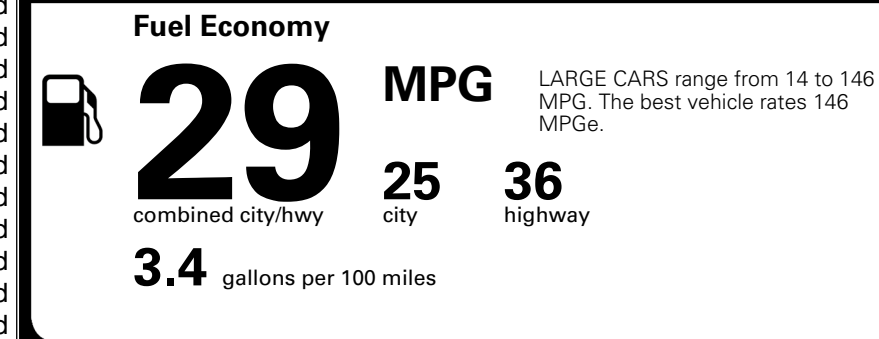

\$695.00
 \$295.00
 \$2,200.00

\$200.00

\$ 31,880.00

\$ 1,245.00

\$ 33,125.00

TOTAL ADDITIONAL WEIGHT: 7.3

EPA DOT Fuel Economy and Environment

Gasoline Vehicle