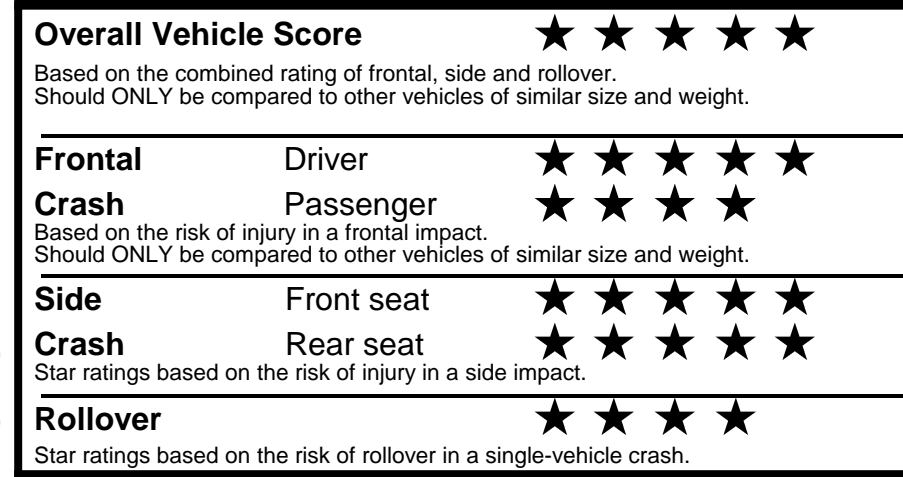

fueleconomy.gov
 Calculate personalized estimates and compare vehicles

GOVERNMENT 5-STAR SAFETY RATINGS

Star ratings range from 1 to 5 stars (★★★★★) with 5 being the highest.
 Source: National Highway Traffic Safety Administration (NHTSA).
www.safercar.gov or 1-888-327-4236