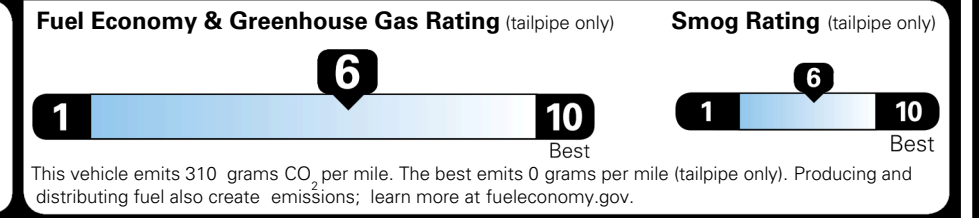

Actual results will vary for many reasons, including driving conditions and how you drive and maintain your vehicle. The average new vehicle gets 29 MPG and costs $8,500 to fuel over 5 years. Cost estimates are based on 15,000 miles per year at $ 3.30 per gallon. MPGe is miles per gasoline gallon equivalent. Vehicle emissions are a significant cause of climate change and smog.

fueleconomy.gov
Calculate personalized estimates and compare vehicles