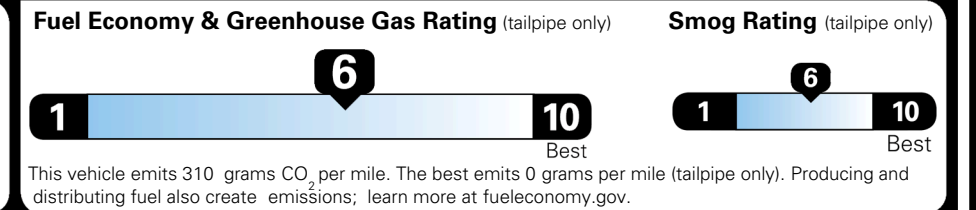

Actual results will vary for many reasons, including driving conditions and how you drive and maintain your vehicle. The average new vehicle gets 29 MPG and costs $8,500 to fuel over 5 years. Cost estimates are based on 15,000 miles per year at $ 3.30 per gallon. MPGe is miles per gasoline gallon equivalent. Vehicle emissions are a significant cause of climate change and smog.

fueleconomy.gov

Calculate personalized estimates and compare vehicles

GOVERNMENT 5-STAR SAFETY RATINGS

Overall Vehicle Score ★ ★ ★ ★ ★

Based on the combined rating of frontal, side and rollover. Should ONLY be compared to other vehicles of similar size and weight.

Frontal Driver ★ ★ ★ ★ ★

Crash Passenger ★ ★ ★ ★ ★

Based on the risk of injury in a frontal impact. Should ONLY be compared to other vehicles of similar size and weight.

Side Front seat ★ ★ ★ ★ ★

Crash Rear seat ★ ★ ★ ★ ★

Star ratings based on the risk of injury in a side impact.

Rollover ★ ★ ★ ★ ★

Star ratings based on the risk of rollover in a single-vehicle crash.

Star ratings range from 1 to 5 stars (★★★★★) with 5 being the highest.

Source: National Highway Traffic Safety Administration (NHTSA).

www.safercar.gov or 1-888-327-4236

Manufacturer's suggested retail price includes Manufacturer's recommended pre-delivery service. License and title fees, state and local taxes and other dealer installed options and accessories are not included in the manufacturer's suggested retail price.

PARTS CONTENT INFORMATION

FOR VEHICLES IN THIS CAR LINE U.S./CANADIAN PARTS CONTENT: 0 %

MAJOR SOURCES OF FOREIGN PARTS: KOREA: 90%

NOTE: PARTS CONTENT DOES NOT INCLUDE FINAL ASSEMBLY, DISTRIBUTION, OR OTHER NON-PARTS COSTS.

FOR THIS VEHICLE FINAL ASSEMBLY POINT: HWASUNG, KOREA

COUNTRY OF ORIGIN ENGINE (MOTOR): KOREA

TRANSMISSION: KOREA