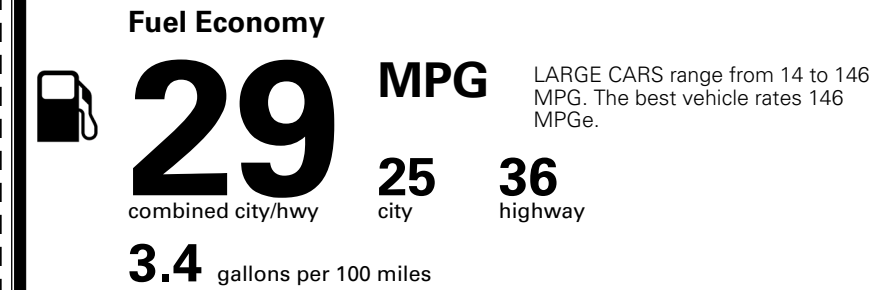

\$495.00
 \$295.00
 \$2,200.00

\$200.00

\$ 31,680.00

\$ 1,245.00

\$ 32,925.00

EPA DOT Fuel Economy and Environment

Gasoline Vehicle

You save \$0
 in fuel costs over 5 years compared to the average new vehicle.