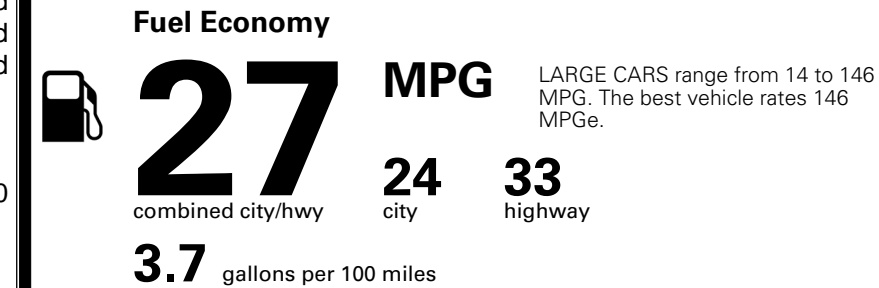

TOTAL MANUFACTURER'S SUGGESTED RETAIL PRICE ▶

\$ 33,735.00

TOTAL ADDITIONAL WEIGHT: 7.3

EPA DOT Fuel Economy and Environment

Gasoline Vehicle

You spend \$750 more in fuel costs over 5 years compared to the average new vehicle.