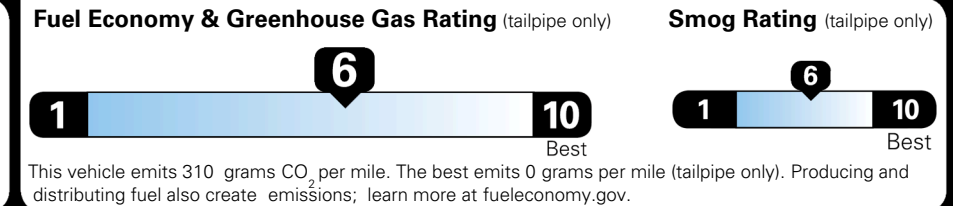

### EPA DOT Fuel Economy and Environment

Gasoline Vehicle

You save  
**\$0**  
 in fuel costs  
 over 5 years  
 compared to the  
 average new vehicle.

Annual fuel cost  
**\$1,700**

Actual results will vary for many reasons, including driving conditions and how you drive and maintain your vehicle. The average new vehicle gets 29 MPG and costs \$8,500 to fuel over 5 years. Cost estimates are based on 15,000 miles per year at \$ 3.30 per gallon. MPGe is miles per gasoline gallon equivalent. Vehicle emissions are a significant cause of climate change and smog.