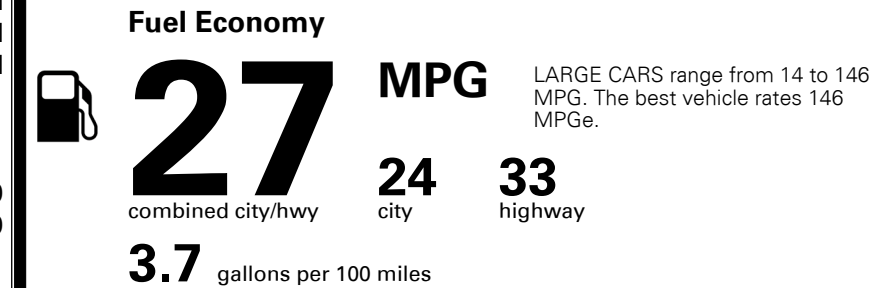

EPA DOT Fuel Economy and Environment

Gasoline Vehicle

You spend $750 more in fuel costs over 5 years compared to the average new vehicle.

Annual fuel cost $1,850