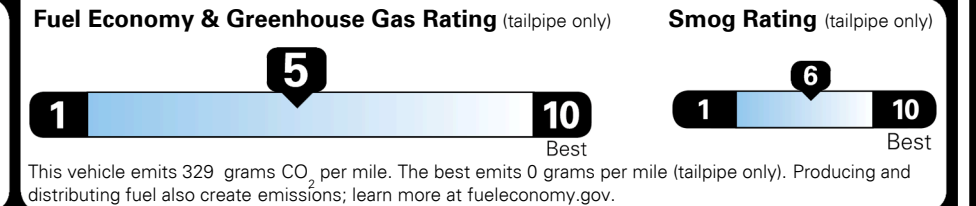

### EPA DOT Fuel Economy and Environment

Gasoline Vehicle

**You spend \$750 more in fuel costs over 5 years** compared to the average new vehicle.

**Annual fuel cost \$1,850**

Actual results will vary for many reasons, including driving conditions and how you drive and maintain your vehicle. The average new vehicle gets 29 MPG and costs \$8,500 to fuel over 5 years. Cost estimates are based on 15,000 miles per year at \$ 3.30 per gallon. MPGe is miles per gasoline gallon equivalent. Vehicle emissions are a significant cause of climate change and smog.