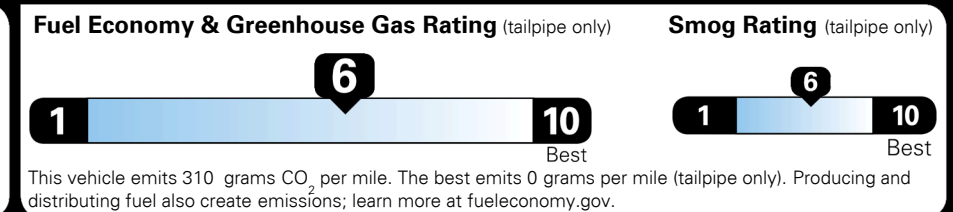

\$ 30,135.00

EPA DOT Fuel Economy and Environment

Gasoline Vehicle

You save \$0
 in fuel costs over 5 years compared to the average new vehicle.

Annual fuel cost
\$1,700

Actual results will vary for many reasons, including driving conditions and how you drive and maintain your vehicle. The average new vehicle gets 29 MPG and costs \$8,500 to fuel over 5 years. Cost estimates are based on 15,000 miles per year at \$ 3.30 per gallon. MPGe is miles per gasoline gallon equivalent. Vehicle emissions are a significant cause of climate change and smog.