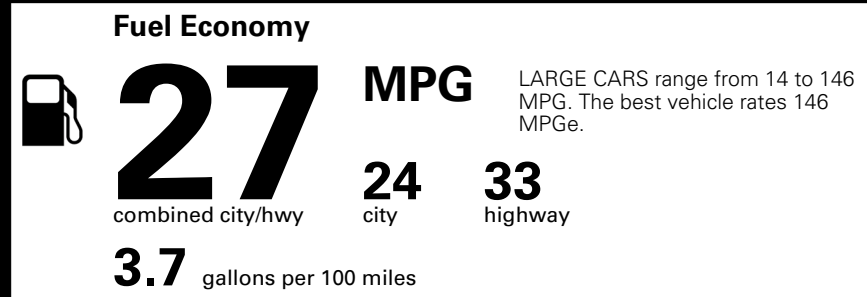

\$ 30,090.00

Included
 Included
 Included
 \$495.00
 \$295.00
 \$2,200.00

\$200.00

MSRP INCLUDING OPTIONS

\$ 33,280.00

INLAND FREIGHT AND HANDLING

\$ 1,245.00

TOTAL MANUFACTURER'S SUGGESTED RETAIL PRICE ▶

\$ 34,525.00

TOTAL ADDITIONAL WEIGHT: 7.3

EPA DOT Fuel Economy and Environment

Gasoline Vehicle

You spend \$750 more in fuel costs over 5 years
 compared to the average new vehicle.

Annual fuel cost \$1,850