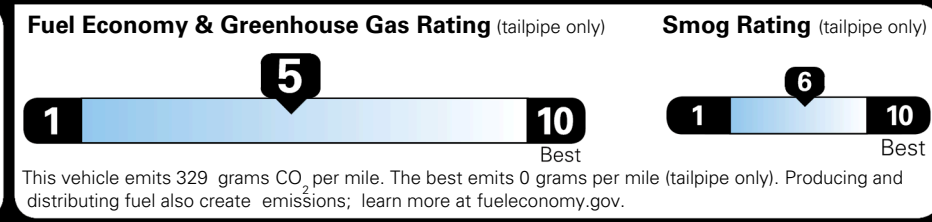

\$ 34,525.00

TOTAL ADDITIONAL WEIGHT: 7.3

EPA DOT Fuel Economy and Environment

Gasoline Vehicle

You spend \$750 more in fuel costs over 5 years
 compared to the average new vehicle.

Annual fuel cost \$1,850