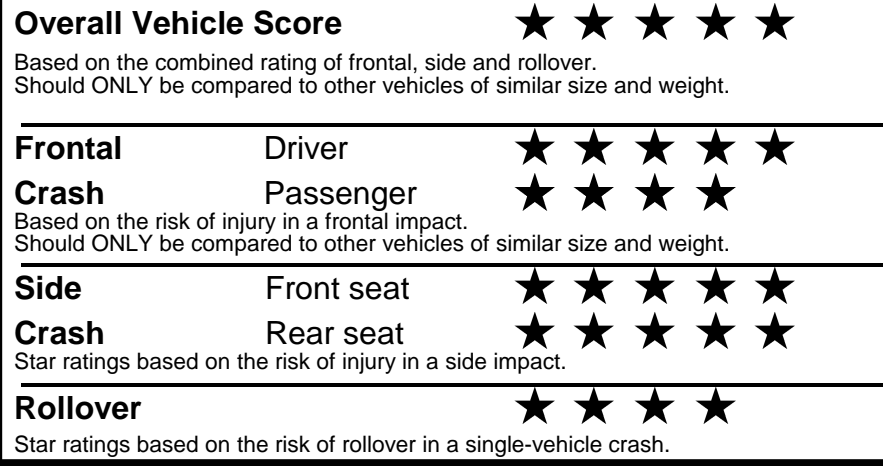

GOVERNMENT 5-STAR SAFETY RATINGS

Star ratings range from 1 to 5 stars (★★★★★) with 5 being the highest.
Source: National Highway Traffic Safety Administration (NHTSA).
www.safercar.gov or 1-888-327-4236

Manufacturer's suggested retail price includes Manufacturer's recommended pre-delivery service. License and title fees, state and local taxes and other dealer installed options and accessories are not included in the manufacturer's suggested retail price.

PARTS CONTENT INFORMATION

FOR VEHICLES IN THIS CAR LINE U.S./CANADIAN PARTS CONTENT: 0 %

MAJOR SOURCES OF FOREIGN PARTS: KOREA: 90%

NOTE: PARTS CONTENT DOES NOT INCLUDE FINAL ASSEMBLY, DISTRIBUTION, OR OTHER NON-PARTS COSTS.

FOR THIS VEHICLE FINAL ASSEMBLY POINT: HWASUNG, KOREA

COUNTRY OF ORIGIN ENGINE (MOTOR): KOREA
TRANSMISSION: KOREA

*Additional terms and conditions apply.
**Kia Connect may be currently unavailable for some Model Year 2022 and newer vehicles sold or purchased in Massachusetts; please see owners.kia.com for more information.
NOTE: When you purchase this vehicle, Kia America, Inc. collects personal information you provide to the dealership. For information on our collection and use of personal information and your rights, please see our Privacy Policy on www.kia.com.