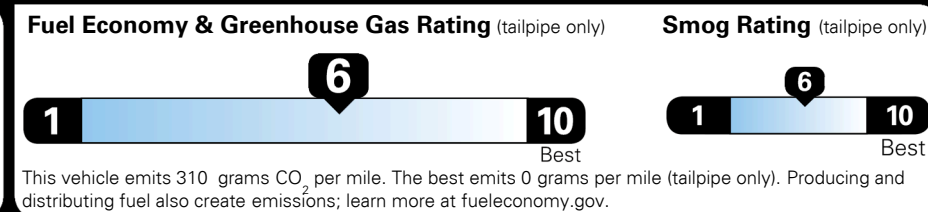

EPA DOT Fuel Economy and Environment

Gasoline Vehicle

You save \$0
 in fuel costs over 5 years compared to the average new vehicle.

Annual fuel cost \$1,700

Actual results will vary for many reasons, including driving conditions and how you drive and maintain your vehicle. The average new vehicle gets 29 MPG and costs \$8,500 to fuel over 5 years. Cost estimates are based on 15,000 miles per year at \$ 3.30 per gallon. MPGe is miles per gasoline gallon equivalent. Vehicle emissions are a significant cause of climate change and smog.