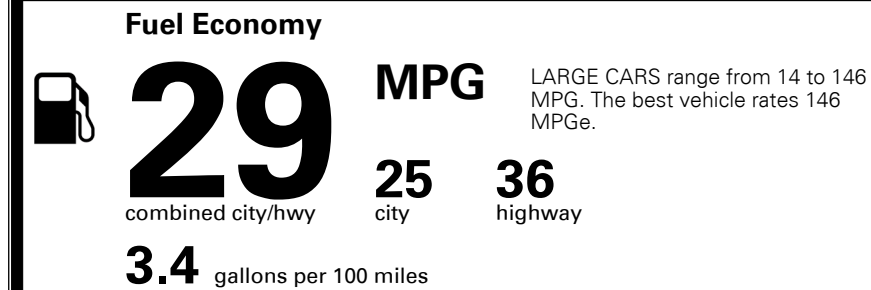

EPA DOT Fuel Economy and Environment

Gasoline Vehicle

You save $0
in fuel costs over 5 years compared to the average new vehicle.

Annual fuel cost $1,700