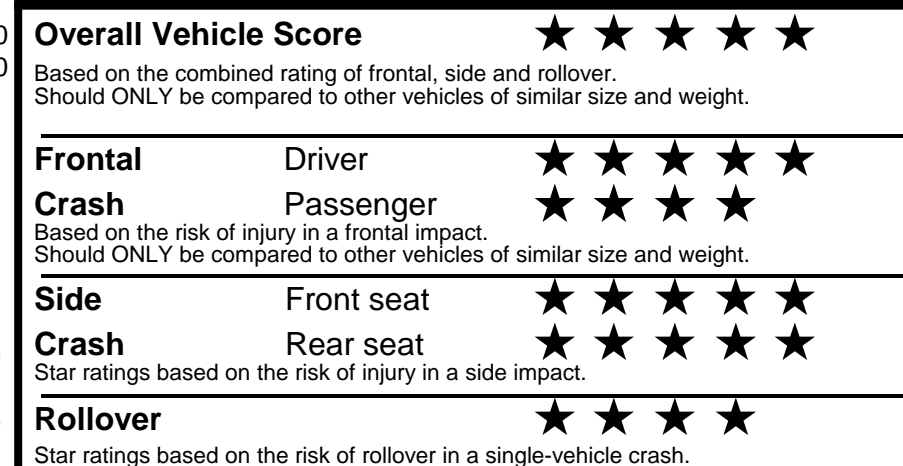

fueleconomy.gov
 Calculate personalized estimates and compare vehicles

Smartphone QR Code

GOVERNMENT 5-STAR SAFETY RATINGS

Star ratings range from 1 to 5 stars (★★★★★) with 5 being the highest.
 Source: National Highway Traffic Safety Administration (NHTSA).
www.safercar.gov or 1-888-327-4236