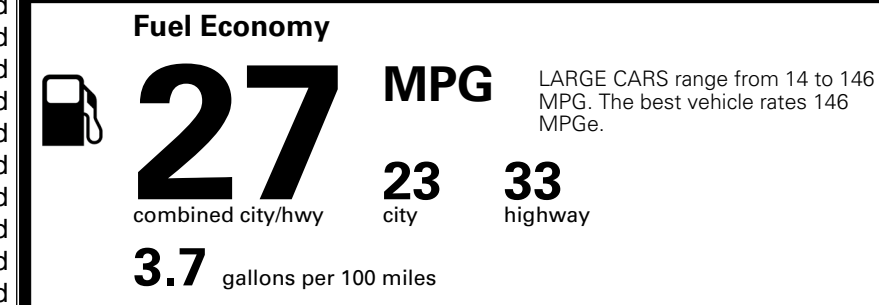

\$4,400.00

MSRP INCLUDING OPTIONS

\$ 38,540.00

INLAND FREIGHT AND HANDLING

\$ 1,245.00

TOTAL MANUFACTURER'S SUGGESTED RETAIL PRICE ▶

\$ 39,785.00

TOTAL ADDITIONAL WEIGHT: 8.7

EPA DOT Fuel Economy and Environment

Gasoline Vehicle

You spend \$750 more in fuel costs over 5 years compared to the average new vehicle.

Annual fuel cost \$1,850

Actual results will vary for many reasons, including driving conditions and how you drive and maintain your vehicle. The average new vehicle gets 29 MPG and costs \$8,500 to fuel over 5 years. Cost estimates are based on 15,000 miles per year at \$ 3.30 per gallon. MPGe is miles per gasoline gallon equivalent. Vehicle emissions are a significant cause of climate change and smog.