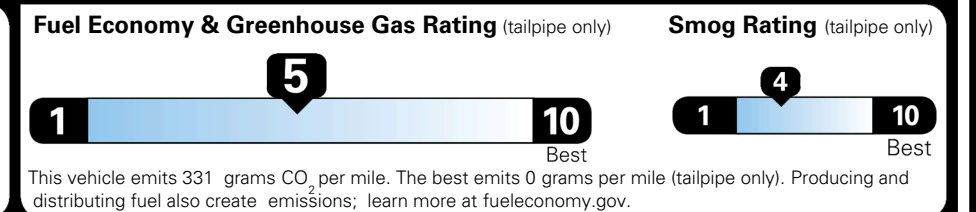

\$4,400.00

MSRP INCLUDING OPTIONS

\$ 38,540.00

INLAND FREIGHT AND HANDLING

\$ 1,245.00

TOTAL MANUFACTURER'S SUGGESTED RETAIL PRICE ▶

\$ 39,785.00

TOTAL ADDITIONAL WEIGHT: 8.7

EPA DOT Fuel Economy and Environment

Gasoline Vehicle

You spend \$750 more in fuel costs over 5 years compared to the average new vehicle.

Annual fuel cost \$1,850

Actual results will vary for many reasons, including driving conditions and how you drive and maintain your vehicle. The average new vehicle gets 29 MPG and costs \$8,500 to fuel over 5 years. Cost estimates are based on 15,000 miles per year at \$ 3.30 per gallon. MPGe is miles per gasoline gallon equivalent. Vehicle emissions are a significant cause of climate change and smog.