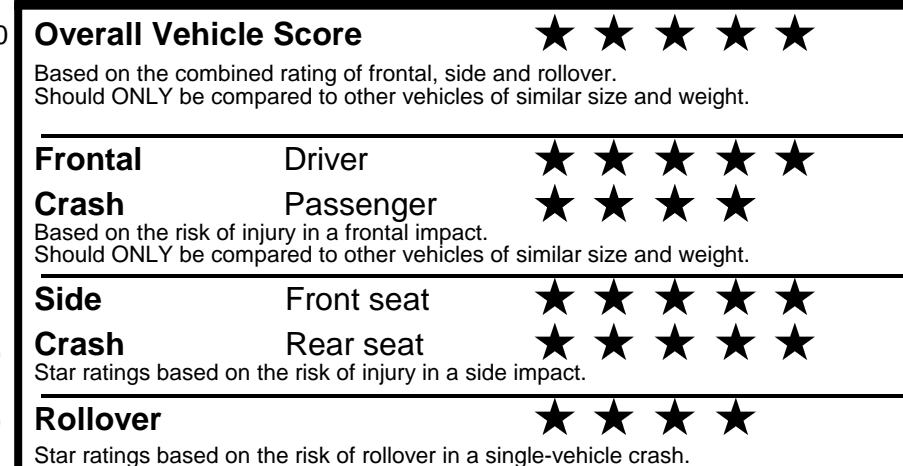

### GOVERNMENT 5-STAR SAFETY RATINGS

Star ratings range from 1 to 5 stars (★★★★★) with 5 being the highest.  
 Source: National Highway Traffic Safety Administration (NHTSA).  
[www.safercar.gov](http://www.safercar.gov) or 1-888-327-4236