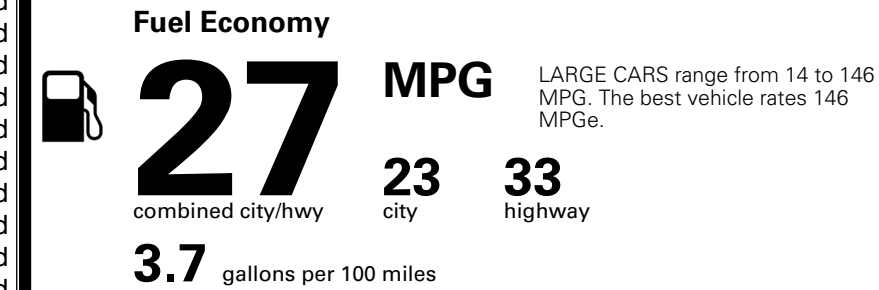

EPA DOT Fuel Economy and Environment

Gasoline Vehicle

You spend
$750
more in fuel costs
over 5 years
compared to the
average new vehicle.

Annual fuel cost
$1,850