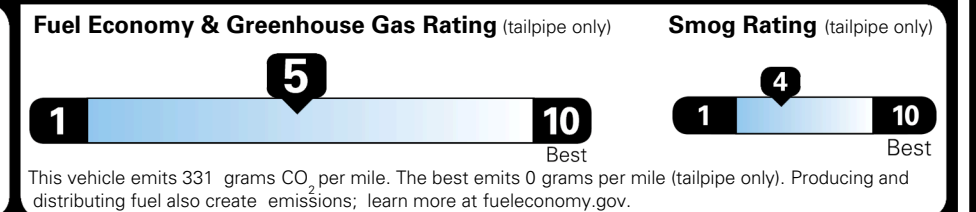

### EPA DOT Fuel Economy and Environment

Gasoline Vehicle

You spend  
**\$750**  
 more in fuel costs  
 over 5 years  
 compared to the  
 average new vehicle.

Annual fuel cost  
**\$1,850**

Actual results will vary for many reasons, including driving conditions and how you drive and maintain your vehicle. The average new vehicle gets 29 MPG and costs \$8,500 to fuel over 5 years. Cost estimates are based on 15,000 miles per year at \$ 3.30 per gallon. MPGe is miles per gasoline gallon equivalent. Vehicle emissions are a significant cause of climate change and smog.